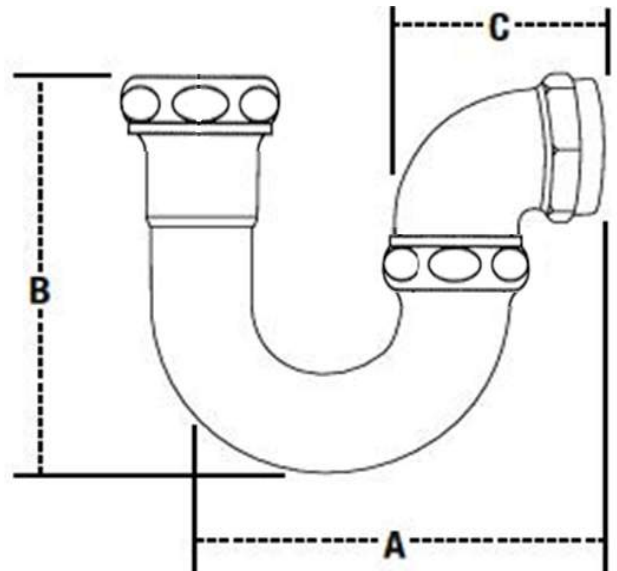

PFSTB100 Series

Brass Sink Trap w/ Ground Joint

Product Features

- 1-1/2" 17 GA Brass Sink Trap with Ground Joint
- Material: Brass
- IAPMO Listed
- LA Code Approved

PFSTB100

✓ For Submittal	Model Number	Description	Dimensions						Gauge	Finish	Nuts
			A		B		C				
			in	mm	in	mm	in	mm			
	PFSTB100	1-1/2 Sink Trap w/ Ground Joint	4 7/8	123.8	5 1/8	130.2	2 5/8	66.7	17	Chrome	Brass
	PFSTB101	1-1/2 Sink Trap w/ Ground Joint	4 7/8	123.8	5 1/8	130.2	2 5/8	66.7	17	Rough	Brass