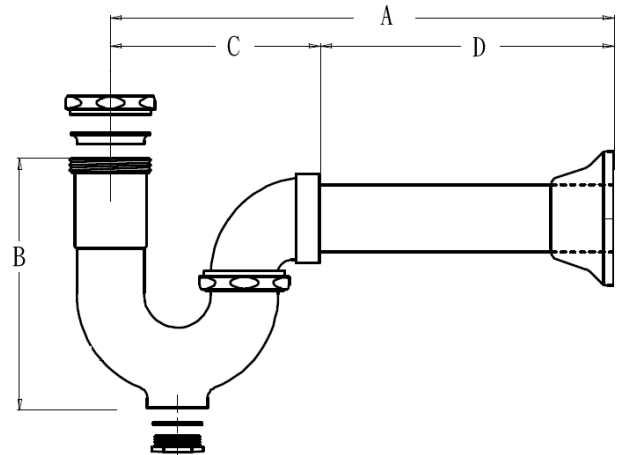

# Brass Sink Trap w/ Ground Joint

## Product Features

- 1-1/2" 17 GA brass Sink Trap With Ground Joint
- All Necessary Parts Included
- Material: Brass
- IAPMO Listed

**PFSTB103**

✓ For Submittal	Model Number	Description	Cleanout Y/N	Dimensions								Gauge	Finish	Flange	Nuts
				A		B		C		D					
				in	mm	in	mm	in	mm	in	mm				
	PFSTB102	1-1/2 Sink Trap w/ Cover Tube for PVC	N	10 3/8	263.5	5 3/8	136.5	4 1/2	114.3	6	152.4	17	Chrome	Deep	Brass
	PFSTB103	1-1/2 Sink Trap w/ Cover Tube for Copper	Y	10	254.0	5	127.0	4 1/2	114.3	5 1/2	139.7	17	Chrome	Deep	Brass