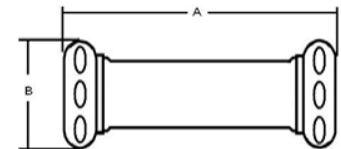

PFTRC104 / PFTRC105

Warranty and Codes

This PROFLO product carries a 1-year limited warranty.