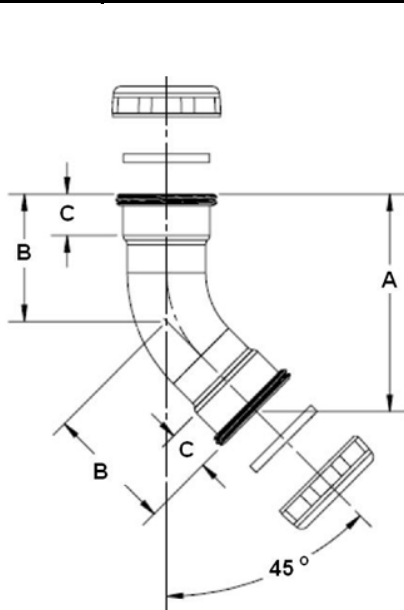

PFTRC100 Series

Slip-Joint Repair Coupling

PFTRC100

PFTRC102

PFTRC104

✓ For Submittal	Model Number	Description	Dimensions						Gauge	Finish
			A		B		C			
			in	mm	in	mm	in	mm		
	PFTRC100	1-1/4 SJ REPAIR 45	3	76.2	1 3/4	44.5	5/8	15.9	22	Chrome
	PFTRC101	1-1/2 SJ REPAIR 45	3 1/16	77.8	1 13/16	46.0	5/8	15.9	22	Chrome
	PFTRC102	1-1/4 SJ REPAIR 90	2 5/8	66.7	3/4	19.1	1 3/4	44.5	22	Chrome
	PFTRC103	1-1/2 SJ REPAIR 90	2 15/16	74.6	7/8	22.2	2	50.8	22	Chrome
	PFTRC104	1-1/4 SJ REPAIR COUPLING	3 1/2	88.9	1 3/4	44.5			22	Chrome
	PFTRC105	1-1/2 SJ REPAIR COUPLING	3 1/2	88.9	2	50.8			22	Chrome