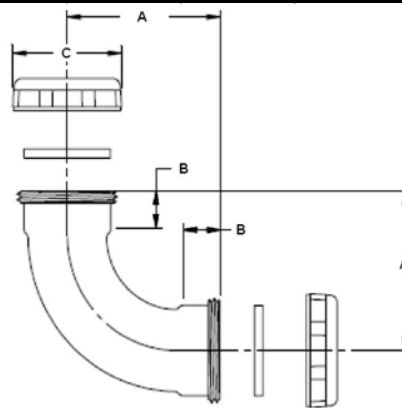

PFTRC100 Series

Slip-Joint Repair Coupling

PFTRC100

PFTRC102

PFTRC104

✓ For Submittal	Model Number	Description	Dimensions						Gauge	Finish
			A		B		C			
			in	mm	in	mm	in	mm		
	PFTRC100	1-1/4 SJ REPAIR 45	3	76.2	1 3/4	44.5	5/8	15.9	22	Chrome
	PFTRC101	1-1/2 SJ REPAIR 45	3 1/16	77.8	1 13/16	46.0	5/8	15.9	22	Chrome
	PFTRC102	1-1/4 SJ REPAIR 90	2 5/8	66.7	3/4	19.1	1 3/4	44.5	22	Chrome
	PFTRC103	1-1/2 SJ REPAIR 90	2 15/16	74.6	7/8	22.2	2	50.8	22	Chrome
	PFTRC104	1-1/4 SJ REPAIR COUPLING	3 1/2	88.9	1 3/4	44.5			22	Chrome
	PFTRC105	1-1/2 SJ REPAIR COUPLING	3 1/2	88.9	2	50.8			22	Chrome

PFTRC100 / PFTRC101

PFTRC102 / PFTRC103

PFTRC104 / PFTRC105

Warranty and Codes

This PROFLO product carries a 1-year limited warranty.