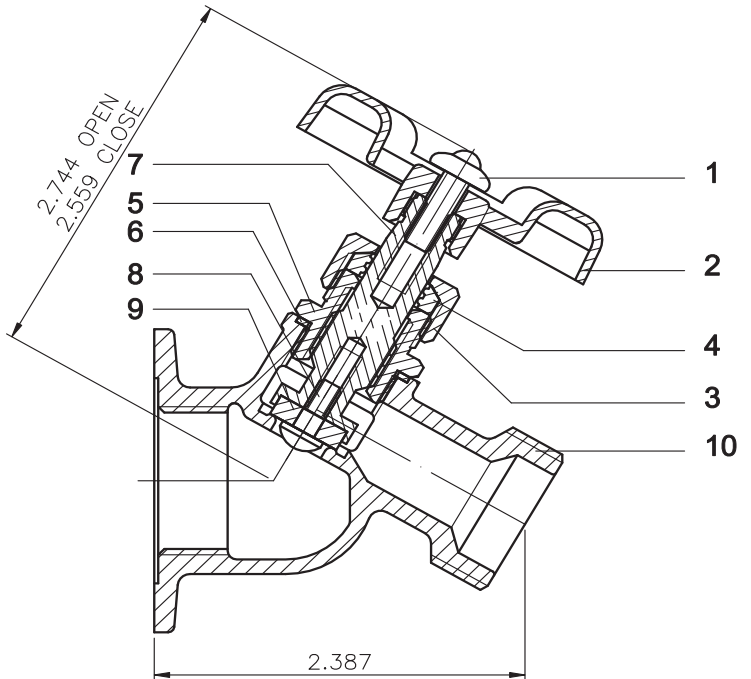

### Product Features

- Bronze material
- 125 psi
- Operating temperature: 40-160°F
- 3/4" Male hose thread outlet

### Model Numbers

PF111FC                      3/4" FIP x 3/4" HOSE SILL  
 PF119DC                      1/2" FIP x 3/4" HOSE SILL

PF111FC

No.	Part Name	Material	QTY
1	Screw	Stainless	1
2	Handle	Zinc	1
3	Nut	Brass	1
4	Packing	NBR	1
5	Bonnet	Brass	1
6	Washer	Vulcanized	1
7	Stem	Brass	1
8	Seat	NBR	1
9	Screw	Stainless	1
10	Body	Bronze	1