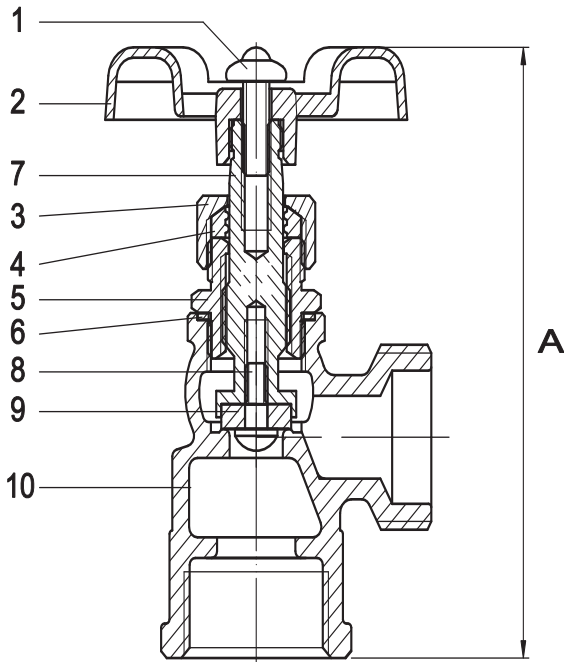

Boiler Drains

Product Features

- Bronze material
- 125 psi
- Operating temperature: 40-160°F
- Includes stuffing box
- 3/4" Male hose thread outlet

PF101FFC

No.	Part Name	Material	QTY
1	Screw	Stainless	1
2	Handle	Zinc	1
3	Nut	Brass	1
4	Packing	NBR	1
5	Bonnet	Brass	1
6	Washer	Vulcanized	1
7	Stem	Brass	1
8	Seat	NBR	1
9	Screw	Stainless	1
10	Body	Bronze	1

SKU	DESCRIPTION	INLET CONNECTION	OUTLET CONNECTION	A (OPEN)		A (CLOSED)	
				in	mm	in	mm
PF101DC	1/2 FIP STUFFING BX BLR DR	1/2 FIP NPT THREADED END	3/4 MALE NH THREADED END	3.7	93.98	3.516	89.31
PF101FFC	3/4 FIP STUFFING BX BLR DR	3/4 FIP NPT THREADED END	3/4 MALE NH THREADED END	3.67	93.22	3.516	89.31
PF101MFC	3/4 MIP STUFFING BX BLR DR	3/4 MIP NPT THREADED END	3/4 MALE NH THREADED END	3.59	91.2	34.06	86.51