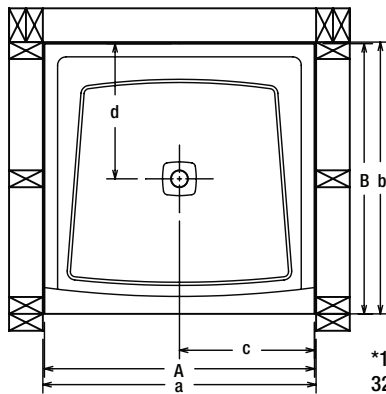

*1/4" TO 5/16" FOR MODELS
3232, 3636, 4834, 6034
1/8" TO 3/16" FOR ALL
OTHER MODELS