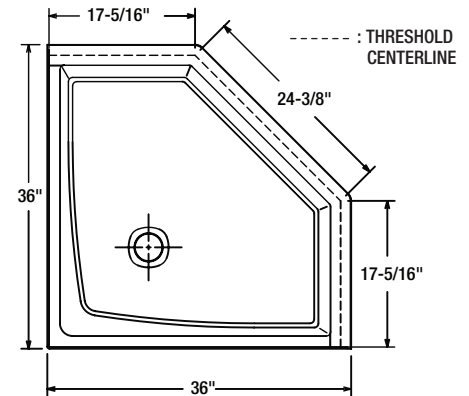

PFSB3636NEOWH

Model No.	Nominal Size		Actual Size +/- 1/16		Rough-In Dimensions				Approximate shipping WT. in Lbs.
	A	B	A	B	a	b	c	d	
PFSB3232WH	32"	32"	32"	32"	32-3/8"	32-3/16"	16-3/16"	16-1/8"	29
PFSB3434WH	34"	34"	34-1/4"	34-1/4"	34-5/8"	34-7/16"	17-5/16"	17-1/4"	31
PFSB3636WH	36"	36"	36"	36"	36-3/8"	36-3/16"	18-3/16"	18-1/8"	34
PFSB4234WH	42"	34"	42"	34"	42-3/8"	34-3/16"	21-3/16"	17-1/8"	36
PFSB4242WH	42"	42"	42"	42"	42-1/4"	42-1/4"	21-1/8"	21-1/8"	48
PFSB4832WH	48"	32"	48-3/16"	32-1/8"	48-1/2"	32-1/4"	24-1/4"	16-1/8"	41
PFSB4834WH	48"	34"	48"	34"	48-3/8"	34-3/16"	24-3/16"	17-1/8"	42
PFSB5434WH	54"	34"	54-3/8"	34-1/4"	54-11/16"	34-9/16"	27-3/8"	17-5/16"	47
PFSB6034WH	60"	34"	60"	34"	60-3/8"	34-3/16"	30-3/16"	17-1/8"	51
PFSB3636NEOWH	36"	36"	36"	36"	36-1/4"	36-1/4"	12-1/4"	12-1/4"	39