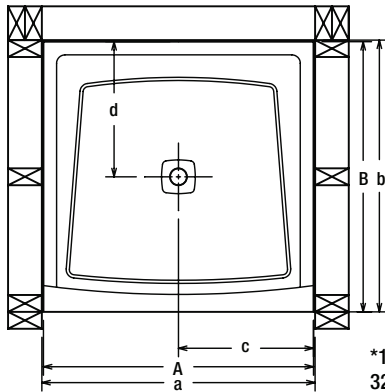

*1/4" TO 5/16" FOR MODELS
3232, 3636, 4834, 6034
1/8" TO 3/16" FOR ALL
OTHER MODELS