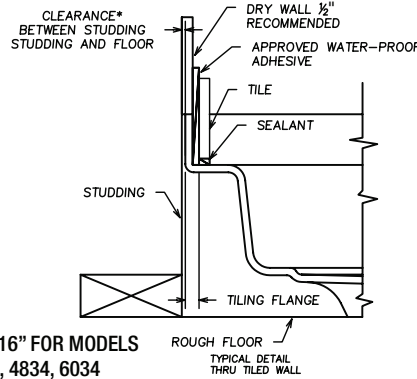

*1/4" TO 5/16" FOR MODELS
3232, 3636, 4834, 6034
1/8" TO 3/16" FOR ALL
OTHER MODELS