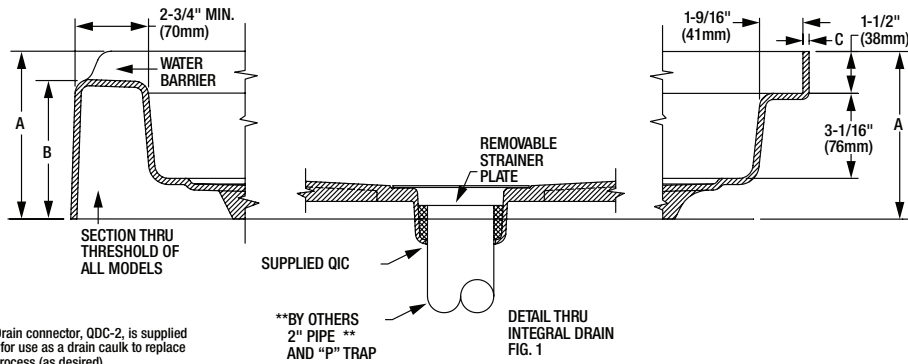

Shower Floor

Morenci Series

**BY OTHERS
2" PIPE **
AND "P" TRAP

Model No.	TABLE (SEE FIG. 1)		
	A	B	C
PFSB3232WH	6"	5"	7/32"
PFSB3434WH	6"	5"	5/16"
PFSB3636WH	5-7/8"	4-3/4"	7/32"
PFSB4234WH	6"	5"	7/32"
PFSB4242WH	6"	5"	7/32"
PFSB4832WH	6"	5"	5/16"
PFSB4834WH	5-7/8"	4-3/4"	7/32"
PFSB5434WH	6"	5"	5/16"
PFSB6034WH	6"	5"	7/32"
PFSB3636NEOWH	6"	5"	5/16"