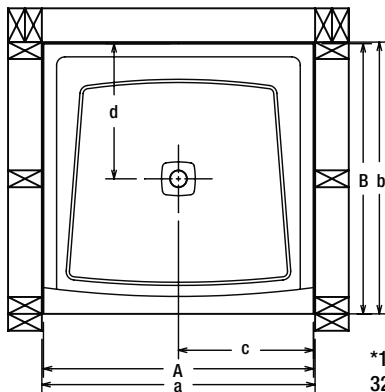

*1/4" TO 5/16" FOR MODELS
3232, 3636, 4834, 6034
1/8" TO 3/16" FOR ALL
OTHER MODELS