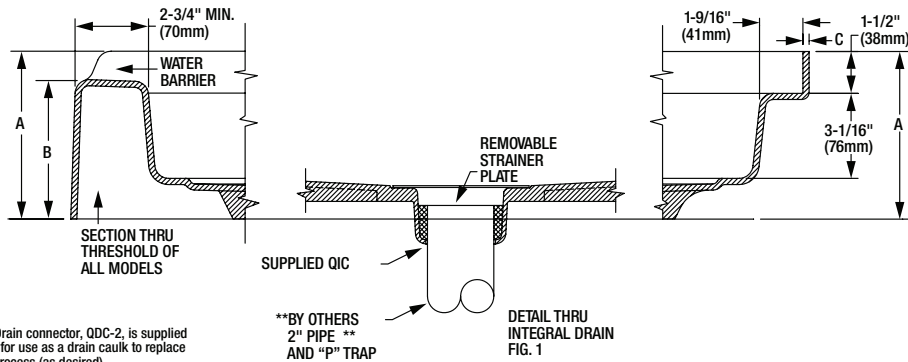

Shower Floor Morenci Series

**BY OTHERS
2" PIPE **
AND "P" TRAP

Model No.	TABLE (SEE FIG. 1)		
	A	B	C
PFSB3232WH	6"	5"	7/32"
PFSB3434WH	6"	5"	5/16"
PFSB3636WH	5-7/8"	4-3/4"	7/32"
PFSB4234WH	6"	5"	7/32"
PFSB4242WH	6"	5"	7/32"
PFSB4832WH	6"	5"	5/16"
PFSB4834WH	5-7/8"	4-3/4"	7/32"
PFSB5434WH	6"	5"	5/16"
PFSB6034WH	6"	5"	7/32"
PFSB3636NEOWH	6"	5"	5/16"