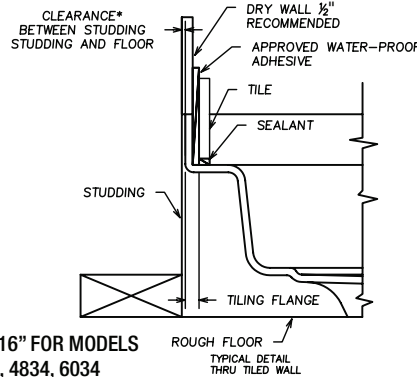

*1/4" TO 5/16" FOR MODELS
3232, 3636, 4834, 6034
1/8" TO 3/16" FOR ALL
OTHER MODELS