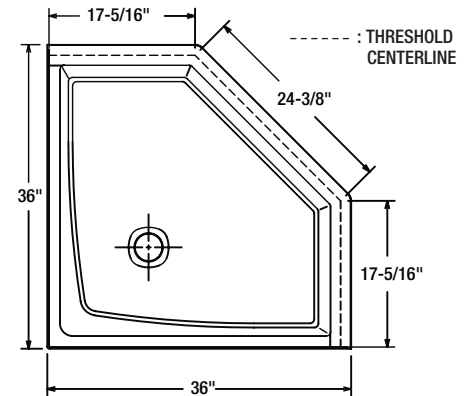

PFSB3636NEOWH

Model No.	Nominal Size		Actual Size +/- 1/16		Rough-In Dimensions				Approximate shipping WT. in Lbs.
	A	B	A	B	a	b	c	d	
PFSB3232WH	32"	32"	32"	32"	32-3/8"	32-3/16"	16-3/16"	16-1/8"	29
PFSB3434WH	34"	34"	34-1/4"	34-1/4"	34-5/8"	34-7/16"	17-5/16"	17-1/4"	31
PFSB3636WH	36"	36"	36"	36"	36-3/8"	36-3/16"	18-3/16"	18-1/8"	34
PFSB4234WH	42"	34"	42"	34"	42-3/8"	34-3/16"	21-3/16"	17-1/8"	36
PFSB4242WH	42"	42"	42"	42"	42-1/4"	42-1/4"	21-1/8"	21-1/8"	48
PFSB4832WH	48"	32"	48-3/16"	32-1/8"	48-1/2"	32-1/4"	24-1/4"	16-1/8"	41
PFSB4834WH	48"	34"	48"	34"	48-3/8"	34-3/16"	24-3/16"	17-1/8"	42
PFSB5434WH	54"	34"	54-3/8"	34-1/4"	54-11/16"	34-9/16"	27-3/8"	17-5/16"	47
PFSB6034WH	60"	34"	60"	34"	60-3/8"	34-3/16"	30-3/16"	17-1/8"	51
PFSB3636NEOWH	36"	36"	36"	36"	36-1/4"	36-1/4"	12-1/4"	12-1/4"	39