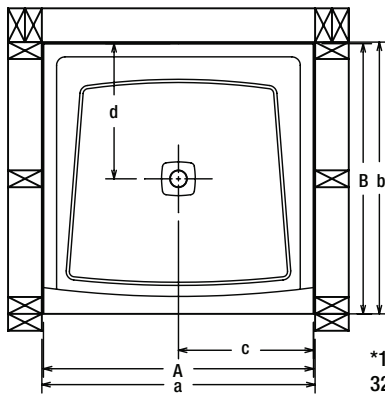

*1/4" TO 5/16" FOR MODELS
3232, 3636, 4834, 6034
1/8" TO 3/16" FOR ALL
OTHER MODELS