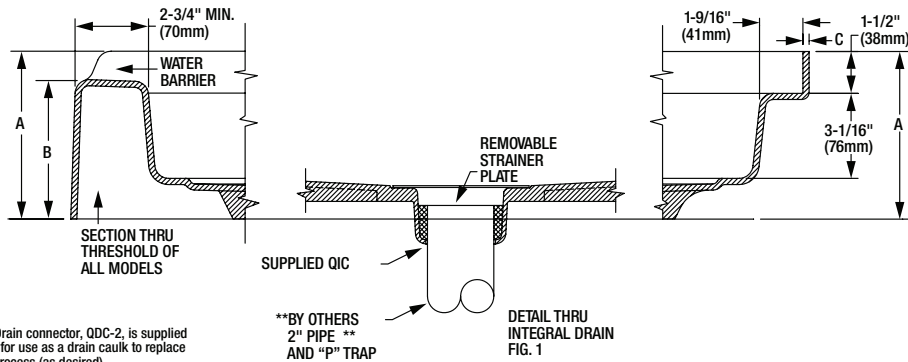

Shower Floor

Morenci Series

**BY OTHERS
2" PIPE **
AND "P" TRAP

Model No.	TABLE (SEE FIG. 1)		
	A	B	C
PFSB3232WH	6"	5"	7/32"
PFSB3434WH	6"	5"	5/16"
PFSB3636WH	5-7/8"	4-3/4"	7/32"
PFSB4234WH	6"	5"	7/32"
PFSB4242WH	6"	5"	7/32"
PFSB4832WH	6"	5"	5/16"
PFSB4834WH	5-7/8"	4-3/4"	7/32"
PFSB5434WH	6"	5"	5/16"
PFSB6034WH	6"	5"	7/32"
PFSB3636NEOWH	6"	5"	5/16"