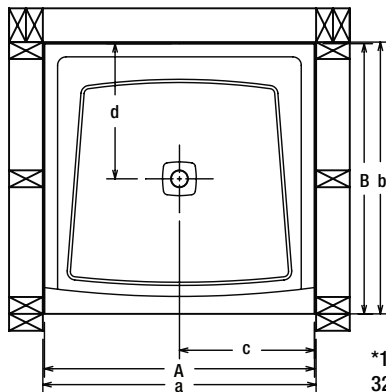

*1/4" TO 5/16" FOR MODELS
3232, 3636, 4834, 6034
1/8" TO 3/16" FOR ALL
OTHER MODELS