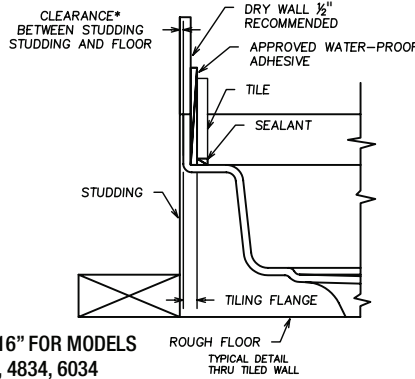

*1/4" TO 5/16" FOR MODELS
3232, 3636, 4834, 6034
1/8" TO 3/16" FOR ALL
OTHER MODELS