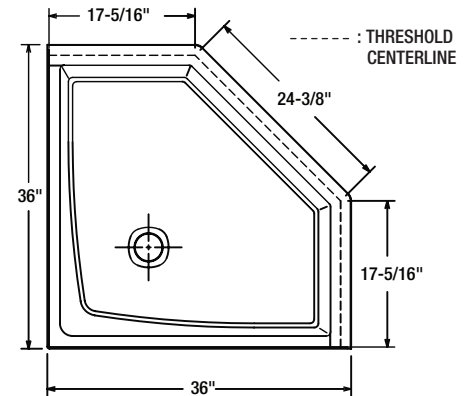

PFSB3636NEOWH

Model No.	Nominal Size		Actual Size +/- 1/16		Rough-In Dimensions				Approximate shipping WT. in Lbs.
	A	B	A	B	a	b	c	d	
PFSB3232WH	32"	32"	32"	32"	32-3/8"	32-3/16"	16-3/16"	16-1/8"	29
PFSB3434WH	34"	34"	34-1/4"	34-1/4"	34-5/8"	34-7/16"	17-5/16"	17-1/4"	31
PFSB3636WH	36"	36"	36"	36"	36-3/8"	36-3/16"	18-3/16"	18-1/8"	34
PFSB4234WH	42"	34"	42"	34"	42-3/8"	34-3/16"	21-3/16"	17-1/8"	36
PFSB4242WH	42"	42"	42"	42"	42-1/4"	42-1/4"	21-1/8"	21-1/8"	48
PFSB4832WH	48"	32"	48-3/16"	32-1/8"	48-1/2"	32-1/4"	24-1/4"	16-1/8"	41
PFSB4834WH	48"	34"	48"	34"	48-3/8"	34-3/16"	24-3/16"	17-1/8"	42
PFSB5434WH	54"	34"	54-3/8"	34-1/4"	54-11/16"	34-9/16"	27-3/8"	17-5/16"	47
PFSB6034WH	60"	34"	60"	34"	60-3/8"	34-3/16"	30-3/16"	17-1/8"	51
PFSB3636NEOWH	36"	36"	36"	36"	36-1/4"	36-1/4"	12-1/4"	12-1/4"	39