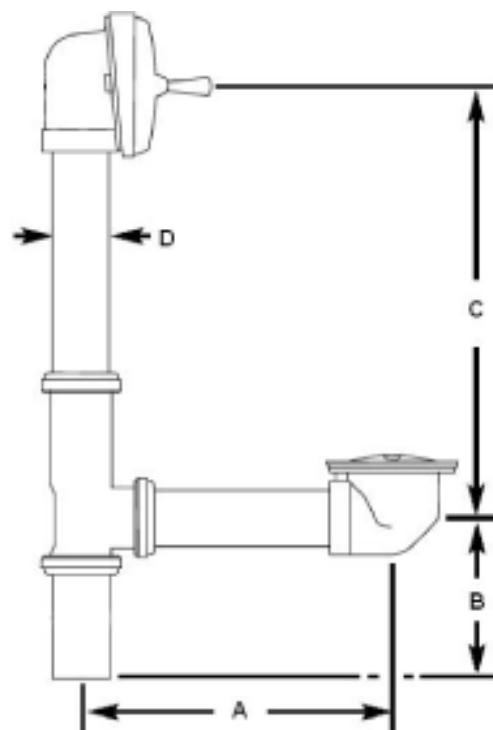

PFW0100,200 series

W&O Bath Drain - Brass

Product Features

- Fits most tubs 14" to 16" high
- 1-1/2" Brass tubing in 17 GA
- Adjustable self-retaining rubber head gasket
- Pre-adjustable linkage
- Brass head tee and toe
- Cast brass shoe plug
- Extra long plunger stroke
- Lubricated cast brass plunger
- Include both plastic and brass washers
- Include brass retainer strap

PFW0200

✓ For Submittal	Model Number	Description	Dimensions								Gauge	Style	Finish
			A		B		C		D				
			in	mm	in	mm	in	mm	in	mm			
	PFW0100	W&O Bath Drain-Brass	5-13/16"~6-5/8"	147.6-168.2	4-1/16"	103.19	11-1/2"- 14"	292.1-355.6	1-1/2"	38.1	17 GA	Lift & Turn	Chrome
	PFW0200	W&O Bath Drain-Brass	5-13/16"~6-5/8"	147.6-168.2	4-1/16"	103.19	11-1/2"- 14"	292.1-355.6	1-1/2"	38.1	17 GA	Trip Lever	Chrome
	PFW0101	W&O Bath Drain-Brass	6-13/16"~7-5/8"	173.0-193.6	4-1/16"	103.19	11-1/2"- 14"	292.1-355.6	1-1/2"	38.1	17 GA	Lift & Turn	Chrome
	PFW0201	W&O Bath Drain-Brass	6-13/16"~7-5/8"	173.0-193.6	4-1/16"	103.19	11-1/2"- 14"	292.1-355.6	1-1/2"	38.1	17 GA	Trip Lever	Chrome

Optional trim kits

- For Trip Lever Style

PFW0210 - BN Finish

PFW0215- ORB Finish

- For Lift & Turn Style

PFW0505 - CP Finish

Warranty and Codes

This PROFLO product carries a 1-year limited warranty.