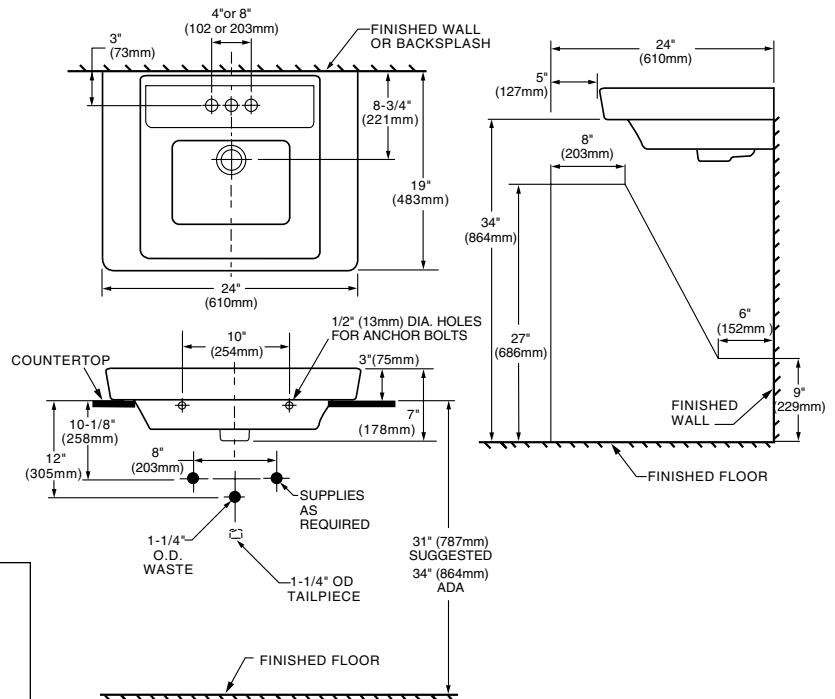

#### Nominal Dimensions:

610mm x 483mm  
(24" x 19")

#### Bowl sizes:

432mm (17") wide,  
318mm (12-1/2") front to back,  
127mm (5") deep

#### To Be Specified:

- Color:  White  Bone  Linen  Black
- Faucet Finish:
- Supplies:
- 1-1/4" Trap:
- Nipple:

\* See faucet section for additional models available

**MEETS THE AMERICANS WITH DISABILITIES ACT GUIDELINES AND ANSI A117.1 ACCESSIBLE AND USABLE BUILDINGS AND FACILITIES - CHECK LOCAL CODES.**  
Install lavatory 864mm (34") from finished floor.  
Lavatory installed 51mm (2") minimum from front edge of countertop provides 686mm (27") knee clearance.

**IMPORTANT:** Dimensions of fixtures are nominal and may vary within the range of tolerance established by ANSI Standard A112.19.2  
These measurements are subject to change or cancellation. No responsibility is assumed for use of superseded or voided pages.