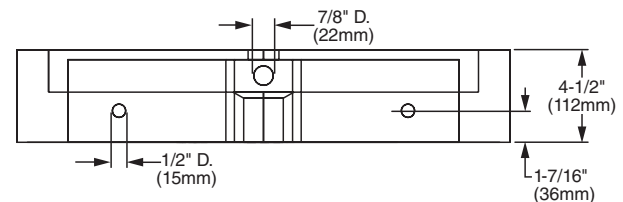

Nominal Dimensions:

22" x 18-1/2" x 4-1/2"
(558 x 465 x 112mm)

Bowl sizes:

19-1/4" x 13" x 2-1/2"
(487 x 326 x 61mm)

Compliance Certifications -

Meets or Exceeds the Following Specifications:

- ASME A112.19.2-2008/CSA B45.1-08 for Vitreous China Fixtures

To Be Specified (Recommended):

- ❑ Vanity Base: Studio 22" Vanity 9205.024 or 22" vanity by others
- ❑ Faucet*: 2064.101 SERIN lavatory faucet
- ❑ Faucet Finish: Polished Chrome (002)
- ❑ Supplies:
- ❑ 1-1/4" Trap:

* See faucet section for additional models available

NOTES:

FITTINGS NOT INCLUDED WITH FIXTURE AND MUST BE ORDERED SEPARATELY.
FOR COUNTERTOP CUTOUT AND INSTALLATION INSTRUCTIONS USE TEMPLATE SUPPLIED WITH SINK.

IMPORTANT: Dimensions of fixtures are nominal and may vary within the range of tolerances established by ANSI Standard A112.19.9M. These measurements are subject to change or cancellation. No responsibility is assumed for use of superseded or voided pages.