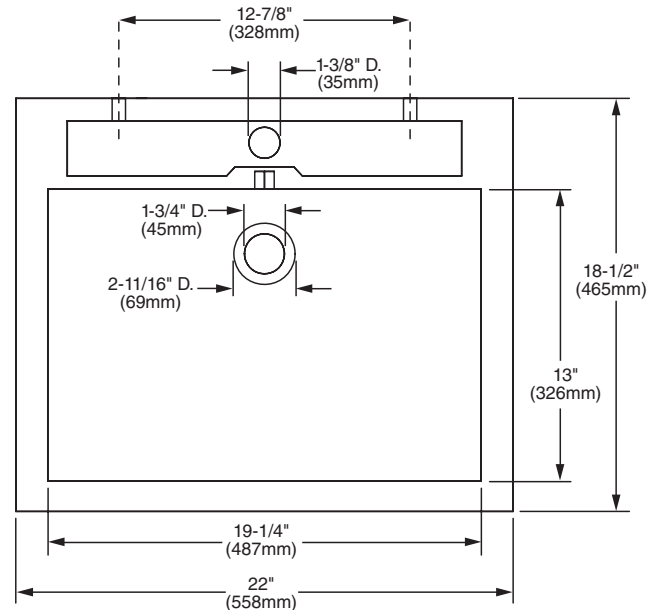

Nominal Dimensions:

22" x 18-1/2" x 4-1/2"
(558 x 465 x 112mm)

Bowl sizes:

19-1/4" x 13" x 2-1/2"
(487 x 326 x 61mm)

Compliance Certifications -

Meets or Exceeds the Following Specifications:

- ASME A112.19.2-2008/CSA B45.1-08 for Vitreous China Fixtures

To Be Specified (Recommended):

- ❑ Vanity Base: Studio 22" Vanity 9205.024 or 22" vanity by others
- ❑ Faucet*: 2064.101 SERIN lavatory faucet
- ❑ Faucet Finish: Polished Chrome (002)
- ❑ Supplies:
- ❑ 1-1/4" Trap:

* See faucet section for additional models available

NOTES:

FITTINGS NOT INCLUDED WITH FIXTURE AND MUST BE ORDERED SEPARATELY.
FOR COUNTERTOP CUTOUT AND INSTALLATION INSTRUCTIONS USE TEMPLATE SUPPLIED WITH SINK.

IMPORTANT: Dimensions of fixtures are nominal and may vary within the range of tolerances established by ANSI Standard A112.19.9M. These measurements are subject to change or cancellation. No responsibility is assumed for use of superseded or voided pages.