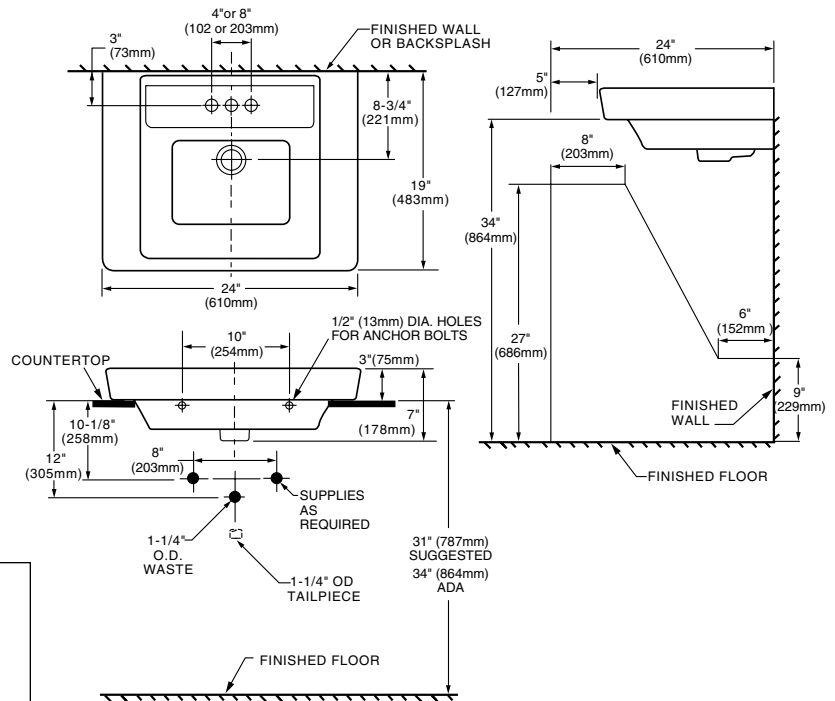

- 0641.008** Lavatory slab-203mm (8") centers (Illustrated)
- 0641.004** Lavatory slab-102mm (4") centers
- 0641.001** Lavatory slab-center hole only

Nominal Dimensions:

610mm x 483mm
(24" x 19")

Bowl sizes:

432mm (17") wide,
318mm (12-1/2") front to back,
127mm (5") deep

Compliance Certifications - Meets or Exceeds the Following Specifications:

- ASME A112.19.2 - 2008/CSA B45.1-08

To Be Specified:

- Color: White Bone Linen Black
- Faucet Finish:
- Supplies:
- 1-1/4" Trap:
- Nipple:

* See faucet section for additional models available

MEETS THE AMERICANS WITH DISABILITIES ACT GUIDELINES AND ANSI A117.1 ACCESSIBLE AND USABLE BUILDINGS AND FACILITIES - CHECK LOCAL CODES.
Install lavatory 864mm (34") from finished floor.
Lavatory installed 51mm (2") minimum from front edge of countertop provides 686mm (27") knee clearance.

NOTES:

* DIMENSIONS SHOWN FOR LOCATION OF SUPPLIES AND "P" TRAPS ARE SUGGESTED.
■ SUITABLE FOR REINFORCEMENT ONLY. ACTUAL DIMENSIONS MUST BE TAKEN FROM FIXTURE.
FITTING NOT INCLUDED AND MUST BE ORDERED SEPARATELY.
PROVIDE SUITABLE REINFORCEMENT FOR ALL WALL SUPPORTS.
INSTALLATION INSTRUCTIONS SUPPLIED WITH LAVATORY.