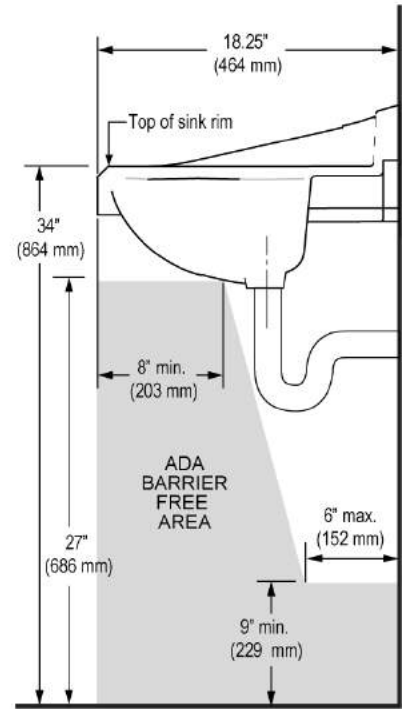

Sloan 10500 Seymour Ave, Franklin Park, IL 60131
Phone: 800.982.5839 • Fax: 800.447.8329 • sloan.com