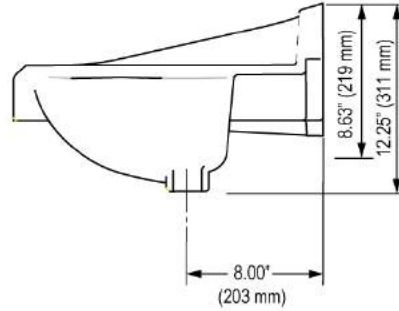

Sloan 10500 Seymour Ave, Franklin Park, IL 60131
Phone: 800.982.5839 • Fax: 800.447.8329 • sloan.com