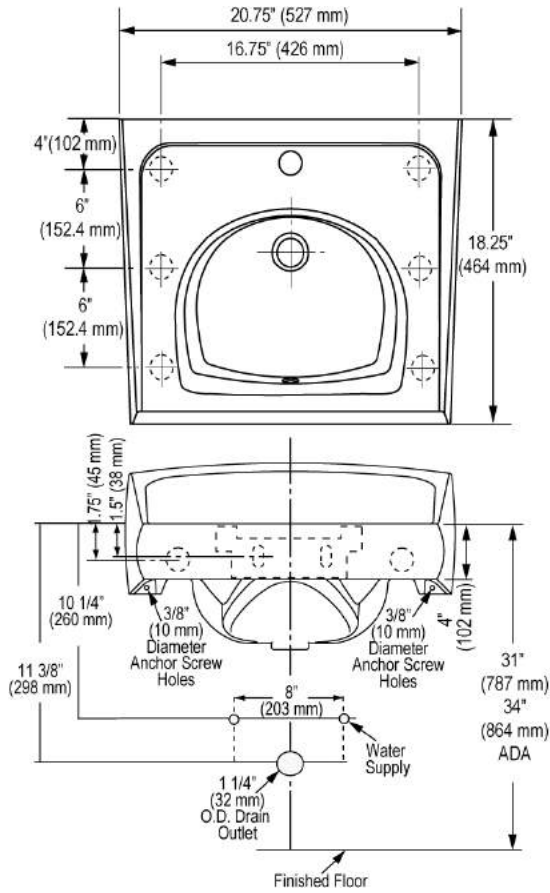

Sloan 10500 Seymour Ave, Franklin Park, IL 60131
Phone: 800.982.5839 • Fax: 800.447.8329 • sloan.com