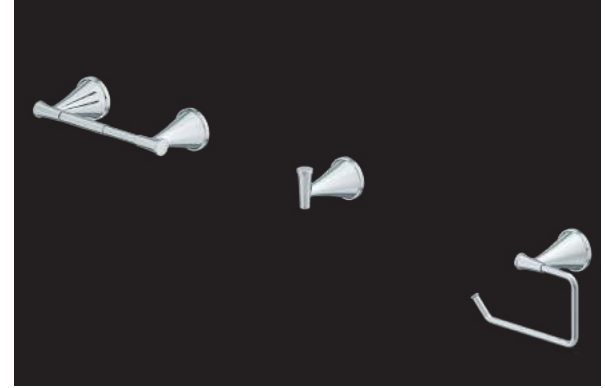

PF28 Series

PROFLO[®]

28 SERIES BATH ACCESSORIES

Product Features

- Zinc alloy die-cast posts
- Metal bars and rings
- Mounting hardware included
- Available accessories below:
- Tissue holder - PF2831
- Towel ring - PF2851
- Robe hook - PF2841
- Meets ANSI:A112.18.1M
- cUPC/IAPMO Listed

Model Numbers

- CP polished chrome
- BN brushed nickel
- ORB oil rubbed bronze

PF2831CP

PF2841CP

PF2851CP

Product Specifications

Tissue Holder

Towel Ring