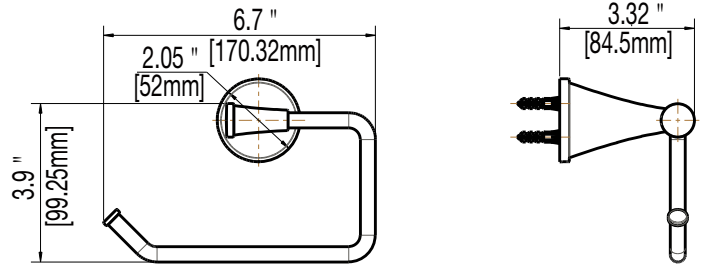

Model Numbers

- CP polished chrome
- BN brushed nickel
- ORB oil rubbed bronze

PF2831CP

PF2841CP

PF2851CP

Product Specifications

Tissue Holder

Towel Ring