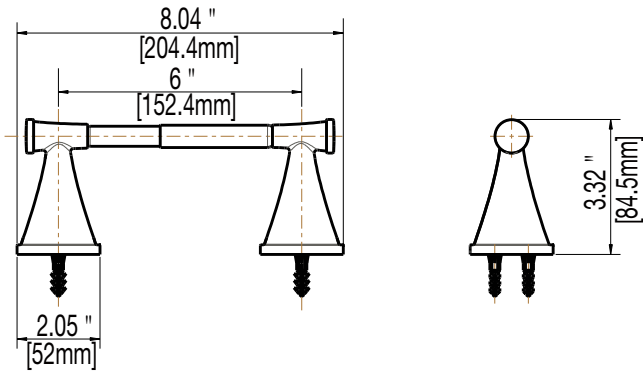

Model Numbers

- CP polished chrome
- BN brushed nickel
- ORB oil rubbed bronze

PF2831CP

PF2841CP

PF2851CP

Product Specifications

Tissue Holder

Towel Ring