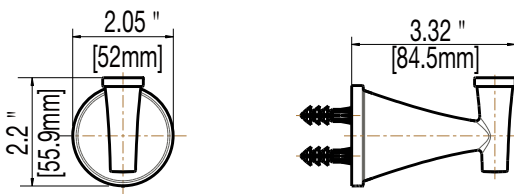

PF28 Series

PROFLO®

28 SERIES BATH ACCESSORIES

Product Features

- Zinc alloy die-cast posts
- Metal bars and rings
- Mounting hardware included
- Available accessories below:
- Tissue holder - PF2831
- Towel ring - PF2851
- Robe hook - PF2841
- Meets ANSI:A112.18.1M
- cUPC/IAPMO Listed

Model Numbers

- CP polished chrome
- BN brushed nickel
- ORB oil rubbed bronze

Product Specifications

Warranty and Codes

This product comes complete with installation, operating, care and maintenance instructions. PROFLO faucets carry a consumer limited lifetime warranty.