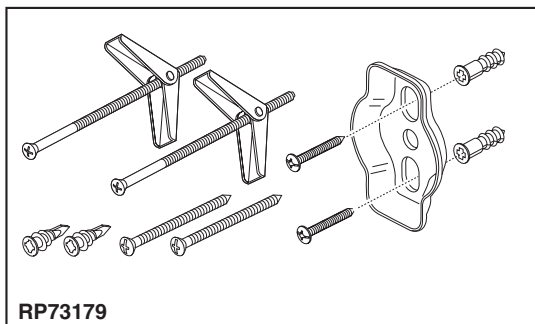

Delta reserves the right (1) to make changes in specifications and materials, and (2) to change or discontinue models, both without notice or obligation. Dimensions are for reference only. See current full-line price book or www.brizo.com for finish options and product availability.

BSP-A-693575 Rev. A

Delta Faucet Company
Indianapolis, Indiana 46280
A Division of Masco Corporation of Indiana
© 2012 Masco Corporation of Indiana