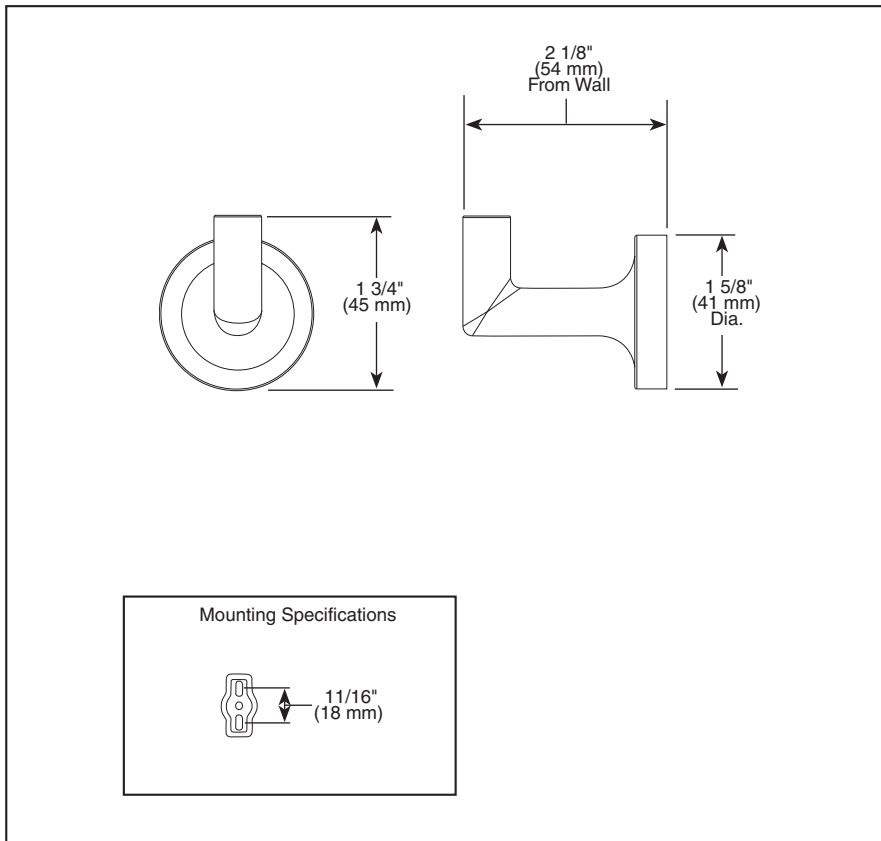

BRIZO®

ACCESSORIES

- Odin™ Bath Collection
- Robe Hook

Submitted Model No.: _____

Specific Features: _____

STANDARD SPECIFICATIONS:

- Mounting hardware and mounting instructions included with product.
- Note: Plastic anchors, screws, toggle bolts and mounting bracket are included with the mounting hardware.