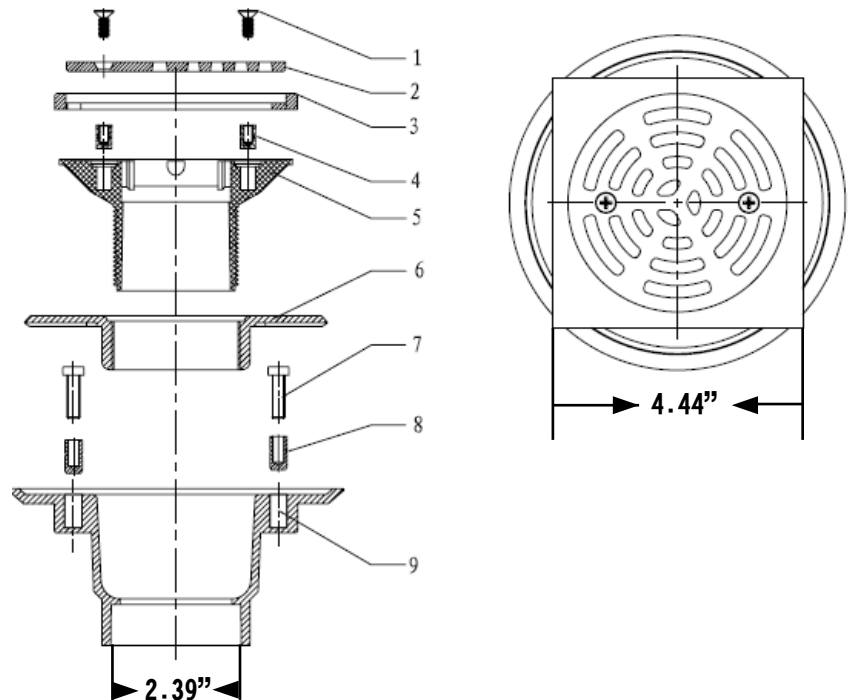

Plastic Adjustable Square Shower Drains

Product Features

- ABS & PVC shower drain
- Adjustable strainer height
- Square Brass strainer

PF821PORBQ

SKU	DESCRIPTIONS	MATERIAL	COLOR
PF821ANBQ	2 ABS ADJ SHWER DRN W/SQ NB TOP	ABS	BLACK
PF821PNBQ	2 PVC ADJ SHWER DRN W/SQ NB TOP	PVC	WHITE
PF821PORBQ	2 PVC ADJ SHWER DRN W/SQ ORB TOP	PVC	WHITE
PF821PCPQ	2 PVC ADJ SHWER DRN W/SQ CP TOP	PVC	WHITE

Part#	Part	QTY
1	Brass Screw	2
2	Brass Round Grate	1
3	Brass Square Base	1
4	Brass Insert	2
5	Adjustable Drain Barrel	1
6	Reversable Clamping Ring	1
7	Steel Screw	4
8	Base Insert	4
9	Drain Base	1

Warranty and Codes