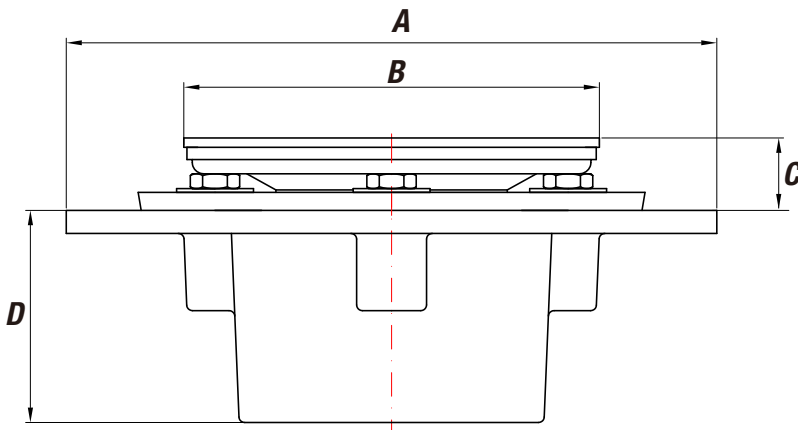

# Cast Iron Shower Drains

## Product Features

- Cast Iron construction
- Adjustable height strainer
- Round and Square strainers
- No Hub, IPS and Inside Caulk connections
- Strainer is chrome-plated brass construction

PF42947SQ

PF42957RD

Part Number	Connection	Strainer	A		B		C (min)		C (max)		D	
			In.	mm	In.	mm	In.	mm	In.	mm	In.	mm
PF42957RD	2" IPS	Round	6.59"	167.38	4.16"	105.66	0.48"	12.3	1.56"	39.5	2.24"	56.89
PF42958RD	2" NH	Round	6.59"	167.38	4.16"	105.66	0.77"	19.5	1.56"	39.5	2.52"	64.01
PF42959RD	2" IC	Round	6.59"	167.38	4.16"	105.66	0.48"	12.3	1.56"	39.5	2.36"	59.94
PF42947SQ	2" IPS	Square	6.59"	167.38	4.21"	106.93	0.54"	13.7	1.61"	41	2.24"	56.89