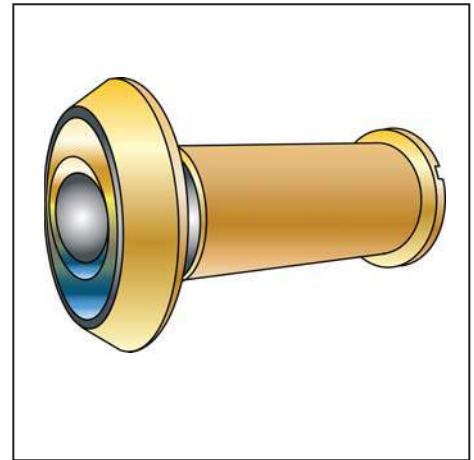

# DV91

## Brass Door Viewer, 180°

- ⊙ 1/2" Bore
- ⊙ Plastic Lens
- ⊙ For Doors 1-3/8" to 2" thick
- ⊙ Individually poly-bagged and boxed
- ⊙ Conforms to ANSI/BHMA A156,16 L23172
- ⊙ Architectural finishes available