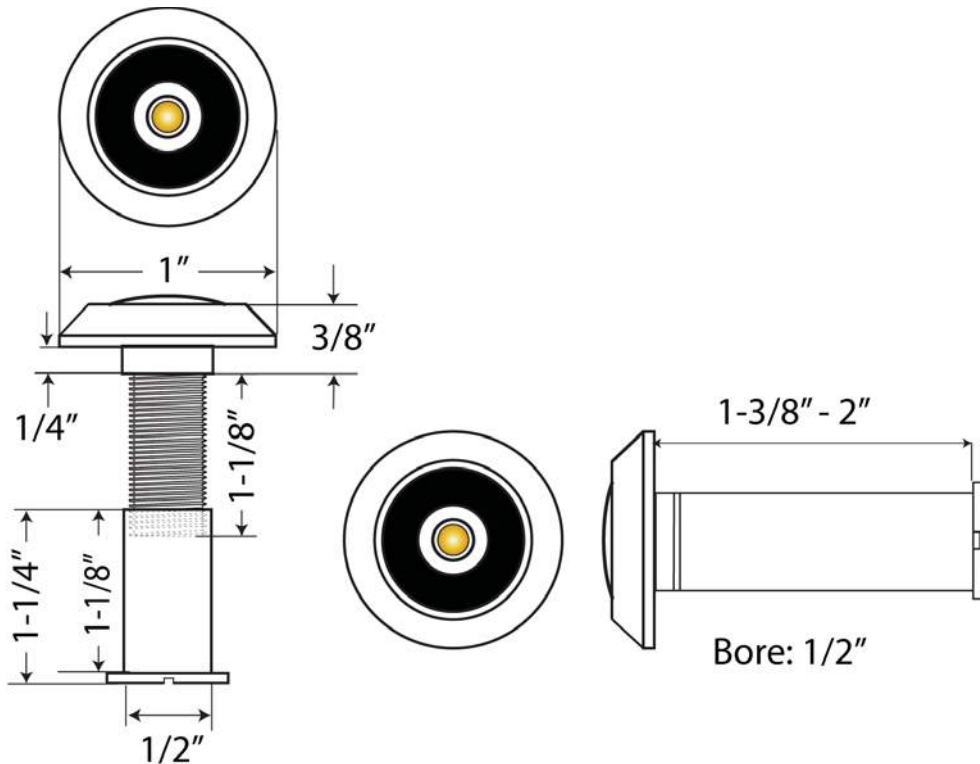

# DV91

## Brass Door Viewer, 180°

- ⊙ 1/2" Bore
- ⊙ Plastic Lens
- ⊙ For Doors 1-3/8" to 2" thick
- ⊙ Individually poly-bagged and boxed
- ⊙ Conforms to ANSI/BHMA A156,16 L23172
- ⊙ Architectural finishes available