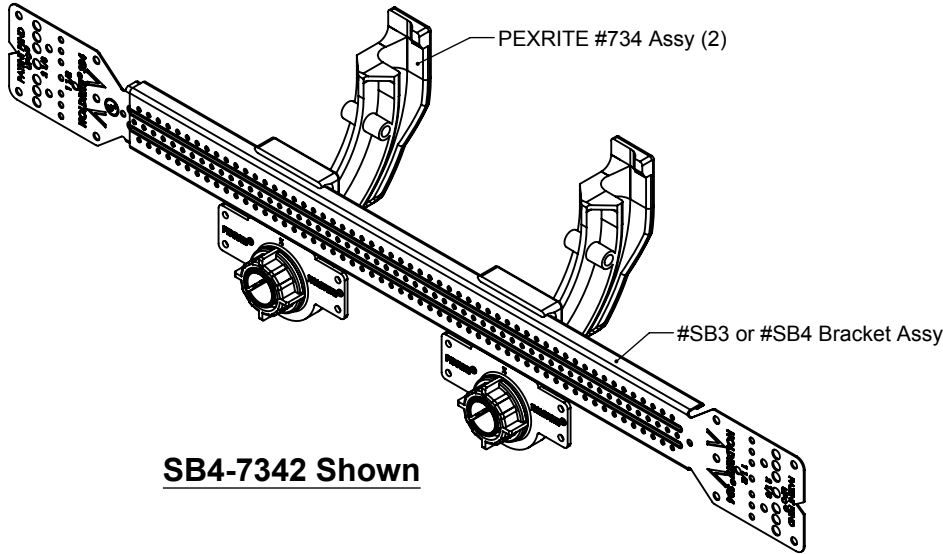

PRODUCT SPECIFICATION DRAWING

PEXRITE® TURN-OUT #734

PEXRITE #734 Assy "Exploded"

Model	Description
734	734 Assy ONLY
SB3-7341	734 (1) & SB3 (1)
SB3-7342	734 (2) & SB3 (1)
SB4-7341	734 (1) & SB4 (1)
SB4-7342	734 (2) & SB4 (1)

The PEXRITE® Turn-Out #734 support 1/2" PEX tubing. The PEXRITE® Turn-Out #734 is for use with #SB3 & #SB4 brackets only.

Product Information:

- Material: PVC, White & Purple, UL94V-0.
- Temperature range: -10°F to +180°F
- Load rating: 25 pounds
- UPC / IAPMO pending