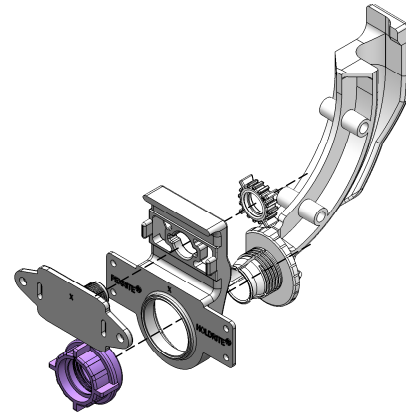

PRODUCT SPECIFICATION DRAWING

PEXRITE® TURN-OUT #734

PEXRITE #734 Assy "Exploded"

Model	Description
734	734 Assy ONLY
SB3-7341	734 (1) & SB3 (1)
SB3-7342	734 (2) & SB3 (1)
SB4-7341	734 (1) & SB4 (1)
SB4-7342	734 (2) & SB4 (1)

The PEXRITE® Turn-Out #734 support 1/2" PEX tubing. The PEXRITE® Turn-Out #734 is for use with #SB3 & #SB4 brackets only.

Product Information:

- Material: PVC, White & Purple, UL94V-0.
- Temperature range: -10°F to +180°F
- Load rating: 25 pounds
- UPC / IAPMO pending