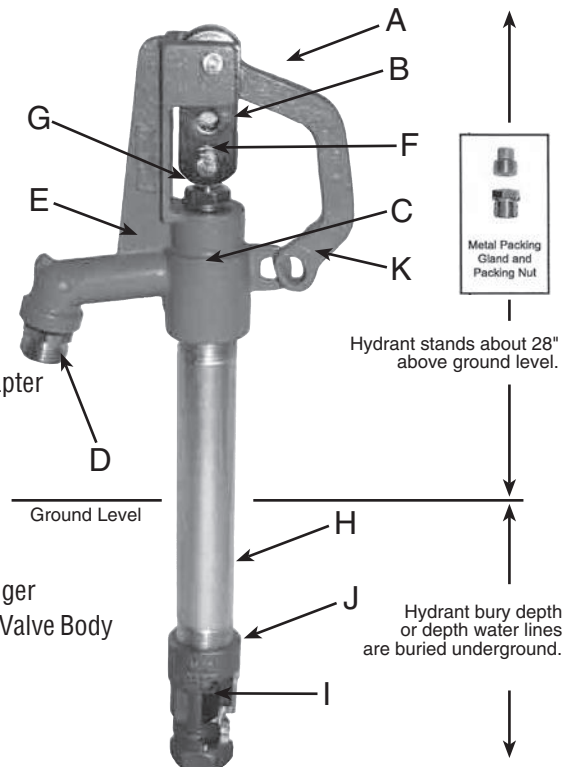

## Product Features

- Lever control with variable flow
- Heavy-duty solid no lead brass hose adapter
- Pipe and rod are galvanized to prevent rust
- Head and lever can be padlocked when not in use to prevent unauthorized use
- Metal gland and packing nut included
- Drains below the frost line once hydrant is shut off
- Inlet: 3/4" NPT in no lead brass casting
- Outlet: 3/4" no lead brass hose thread
- Graphite packing
- Steel and molded rubber plunger made of self-lubricating material
- 1" galvanized pipe
- Overall length is 28" plus bury depth (bury depth is stenciled on pipe)

### PFEM7500RK

Repair Kit for PFEM7500 Series Yard Hydrant includes one each of the following:

- Draw straps (pair)
- Valve stem packing
- Pivot connector and nuts
- Plunger
- Packing nut

	DESCRIPTION	OVERALL LENGTH (INCHES)
PFXEM7501	1 FT BURY FREEZELESS YARD HYDRANT	39.5
PFXEM75015	1-1/2 FT BURY FREEZELESS YARD HYDRANT	45.5
PFXEM7502	2 FT BURY FREEZELESS YARD HYDRANT	51.5
PFXEM7503	3 FT BURY FREEZELESS YARD HYDRANT	63.5
PFXEM7504	4 FT BURY FREEZELESS YARD HYDRANT	75.5
PFXEM7505	5 FT BURY FREEZELESS YARD HYDRANT	87.5
PFXEM7506	6 FT BURY FREEZELESS YARD HYDRANT	99.5
*PFXEM7508	8 FT BURY FREEZELESS YARD HYDRANT	123.5
*PFXEM7510	10 FT BURY FREEZELESS YARD HYDRANT	147.5

## PFXEM SERIES

Low-Lead Compliant

- A - Lever Control
- B - Draw Straps
- C - Operating Rod
- D - Heavy-Duty Solid No Lead Brass Hose Adapter
- E - Heavy Cast Iron Head
- F - Pivot Connector with Stainless Steel Bolt
- G - Packing Gland
- H - Galvanized Pipe
- I - Long-life One Piece Plunger
- J - Double Bypass No Lead Valve Body
- K - Locking Eye