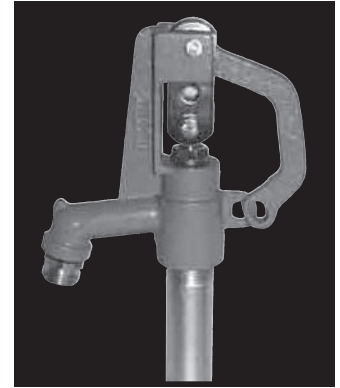

## Product Features

- Lever control with variable flow
- Heavy-duty solid no lead brass hose adapter
- Pipe and rod are galvanized to prevent rust
- Head and lever can be padlocked when not in use to prevent unauthorized use
- Metal gland and packing nut included
- Drains below the frost line once hydrant is shut off
- Inlet: 3/4" NPT in no lead brass casting
- Outlet: 3/4" no lead brass hose thread
- Graphite packing
- Steel and molded rubber plunger made of self-lubricating material
- 1" galvanized pipe
- Overall length is 28" plus bury depth (bury depth is stenciled on pipe)

## Parts Available

**PFXEMHDL** - Lever control (A)

### PFEM7500RK

Repair Kit for PFEM7500 Series Yard Hydrant includes one each of the following:

- Draw straps (pair)
- Valve stem packing
- Pivot connector and nuts
- Plunger
- Packing nut

	DESCRIPTION	OVERALL LENGTH (INCHES)
PFXEM7501	1 FT BURY FREEZELESS YARD HYDRANT	39.5
PFXEM75015	1-1/2 FT BURY FREEZELESS YARD HYDRANT	45.5
PFXEM7502	2 FT BURY FREEZELESS YARD HYDRANT	51.5
PFXEM7503	3 FT BURY FREEZELESS YARD HYDRANT	63.5
PFXEM7504	4 FT BURY FREEZELESS YARD HYDRANT	75.5
PFXEM7505	5 FT BURY FREEZELESS YARD HYDRANT	87.5
PFXEM7506	6 FT BURY FREEZELESS YARD HYDRANT	99.5
*PFXEM7508	8 FT BURY FREEZELESS YARD HYDRANT	123.5
*PFXEM7510	10 FT BURY FREEZELESS YARD HYDRANT	147.5

## PFXEM SERIES

Low-Lead Compliant

- A - Lever Control
- B - Draw Straps
- C - Operating Rod
- D - Heavy-Duty Solid No Lead Brass Hose Adapter
- E - Heavy Cast Iron Head
- F - Pivot Connector with Stainless Steel Bolt
- G - Packing Gland
- H - Galvanized Pipe
- I - Long-life One Piece Plunger
- J - Double Bypass No Lead Valve Body
- K - Locking Eye