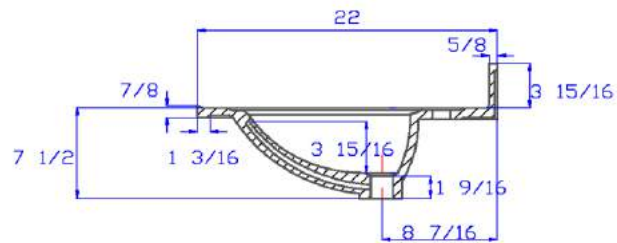

# 25" x 22" Oval Vanity Top

## Specifications

<b>Material Content:</b>	Cultured Marble
<b>Back splash:</b>	Integrated, 3-15/16" high, 5/8" thick
<b>Faucet Holes:</b>	3x D 1-1/4" holes, 4" center mount
<b>Overflow Hole</b>	with, D 9/16"
<b>Drain Hole</b>	with, D 1 -11/16"
<b>Water Depth</b>	3- 15/16"
<b>Bowl</b>	21 1/16" width, 11-5/8" depth
<b>Color:</b>	Solid White / White on White / White on Bone

## Dimensions

Tolerance		
	+	-
Length	0	7/16"
Width	0	1/4"
Thickness	1/16"	1/16"