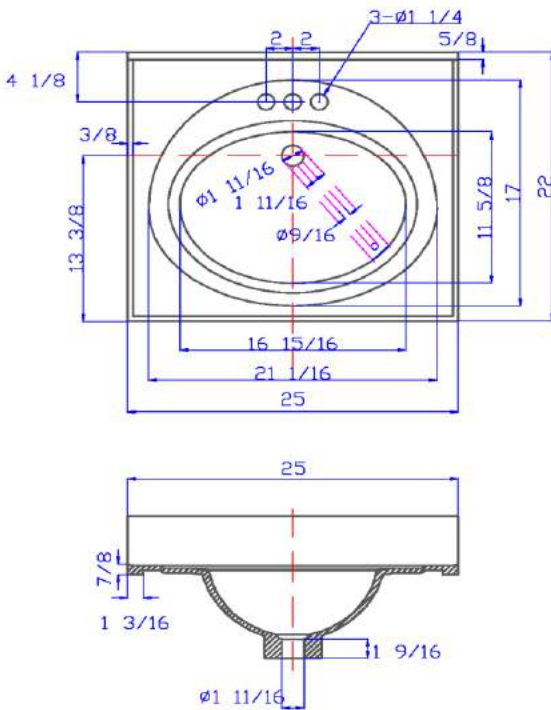

# 25" x 22" Oval Vanity Top

## Specifications

<b>Material Content:</b>	Cultured Marble
<b>Back splash:</b>	Integrated, 3-15/16" high, 5/8" thick
<b>Faucet Holes:</b>	3x D 1-1/4" holes, 4" center mount
<b>Overflow Hole</b>	with, D 9/16"
<b>Drain Hole</b>	with, D 1 -11/16"
<b>Water Depth</b>	3- 15/16"
<b>Bowl</b>	21 1/16" width, 11-5/8" depth
<b>Color:</b>	Solid White / White on White / White on Bone

## Dimensions

Tolerance		
	+	-
Length	0	7/16"
Width	0	1/4"
Thickness	1/16"	1/16"

## Order Codes & Finishes/Colors

	View Box	Sleeve Pack	
<b>Solid White</b>	551366	552026	
<b>White on white</b>	551150	552810	
<b>White on Bone</b>	551192	550947	550988

Type:

Job:

Order Code:

Approvals: