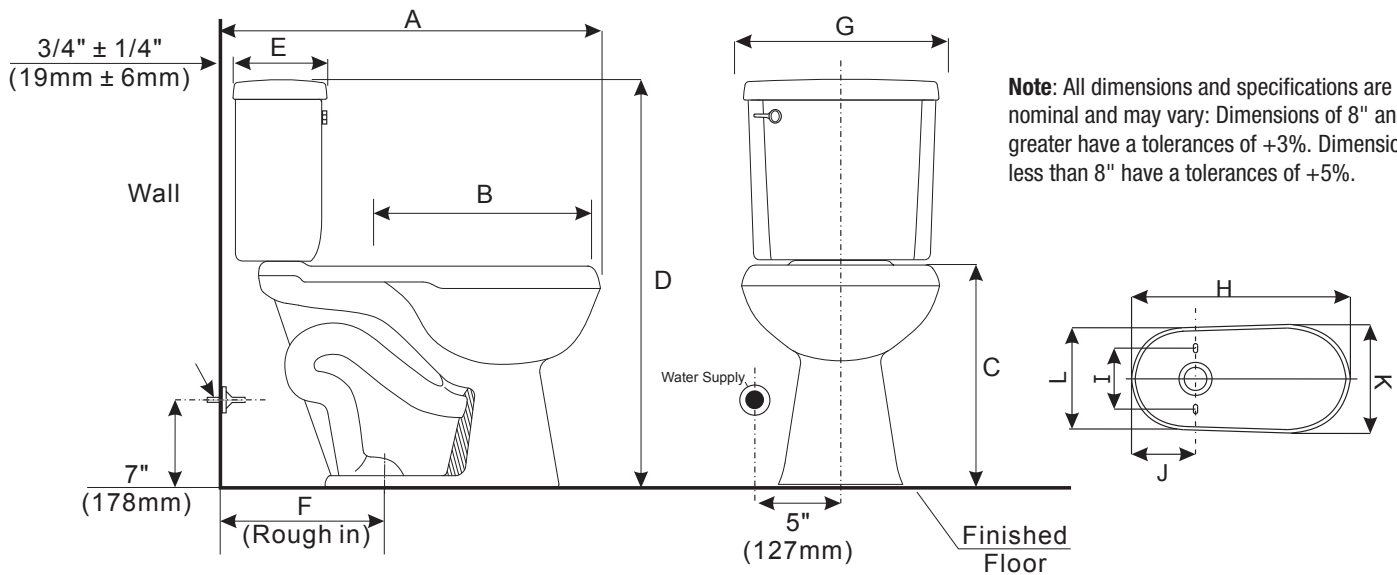

PF9800 Series

0.8 GPF Ultra High-Efficiency Two-Piece Toilet

Greenlee Series

Product Features

- Gravity fed 0.8gpf UHET, ultra high-efficiency toilet
- Two-piece vitreous china
- 1-3/4" fully glazed trapway
- 7" x 5-1/2" water surface
- Anti-siphon fill valve
- Close coupled tank with cover
- Quick connect, two-bolt tank-to-bowl installation
- Comes standard with a color matching trip lever
- 3" Flush valve
- Sanitary bar on all bowls
- Seat and supply not included
- Available in 10" & 12" RI
- Available round front and ADA elongated
- EPA WaterSense Certified
- MaP Score: 1,000g

* = Complies with CSA B651

** = Complies with ADA & CSA B651 

0.8 GPF Ultra High-Efficiency Two-Piece Toilet

Greenlee Series

Product Features

The combination toilet shall be made of vitreous china. Toilet shall be 0.8 gpf (3.0 lpf). Toilet shall have 1-3/4" (4.45cm) fully glazed trapway. Toilet shall include color match trip lever. Toilet shall be less seat and supply. Toilet shall be ADA compliant (PF9803) with 17" high bowl.

	PF9812WH/ PF9800WH	PF9812WH/ PF9803WH
A	28-1/8"	30-1/8"
B	16-1/2"	18-1/2"
C	16-1/2"	17"
D	31-3/4"	32"
E	7-7/8"	7-7/8"
F	12"	12"
G	16-15/16"	16-15/16"

	PF9810WH/ PF9800WH	PF9810WH/ PF9803WH
A	26"	28"
B	16-1/2"	18-1/2"
C	16-1/2"	17"
D	31-1/8"	31-11/16"
E	6-7/8"	6-7/8"
F	10"	10"
G	17-1/8"	17-1/8"