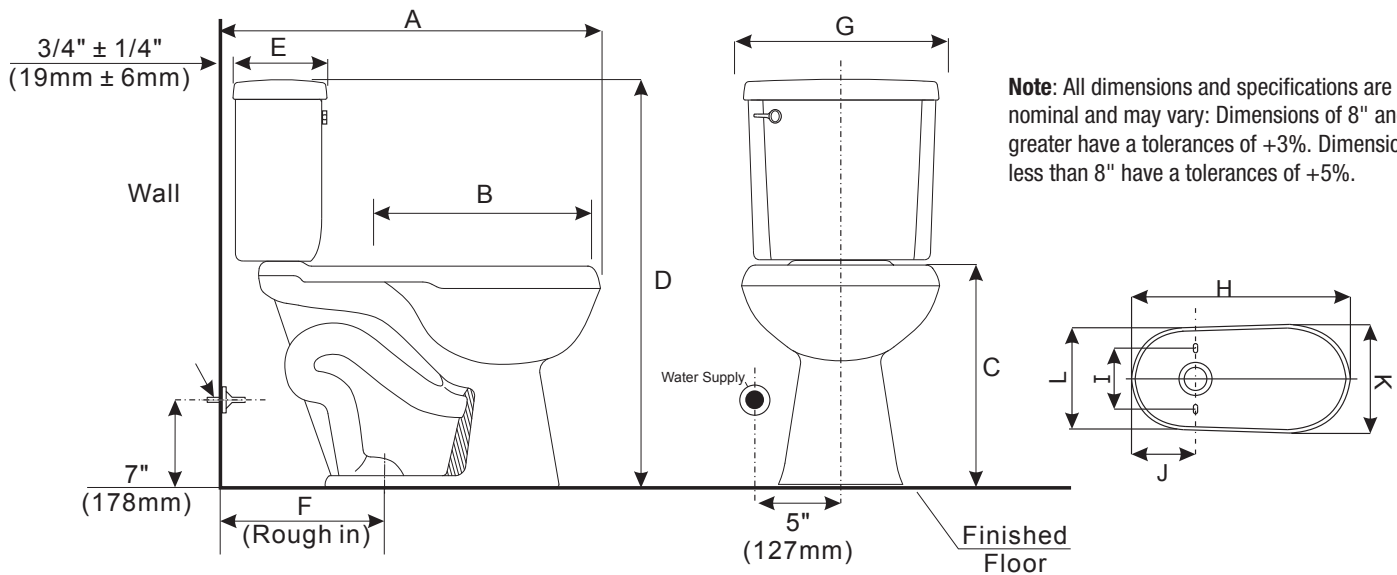

PF9800 Series

0.8 GPF Ultra High-Efficiency Two-Piece Toilet

Greenlee Series

Product Features

- Gravity fed 0.8gpf UHET, ultra high-efficiency toilet
- Two-piece vitreous china
- 1-3/4" fully glazed trapway
- 7" x 5-1/2" water surface
- Anti-siphon fill valve
- Close coupled tank with cover
- Quick connect, two-bolt tank-to-bowl installation
- Comes standard with a color matching trip lever
- 3" Flush valve
- Sanitary bar on all bowls
- Seat and supply not included
- Available in 10" & 12" RI
- Available round front and ADA elongated
- EPA WaterSense Certified
- MaP Score: 1,000g

* = Complies with CSA B651

** = Complies with ADA & CSA B651 

0.8 GPF Ultra High-Efficiency Two-Piece Toilet

Greenlee Series

Product Features

The combination toilet shall be made of vitreous china. Toilet shall be 0.8 gpf (3.0 lpf). Toilet shall have 1-3/4" (4.45cm) fully glazed trapway. Toilet shall include color match trip lever. Toilet shall be less seat and supply. Toilet shall be ADA compliant (PF9803) with 17" high bowl.

Note: All dimensions and specifications are nominal and may vary: Dimensions of 8" and greater have a tolerances of +3%. Dimensions less than 8" have a tolerances of +5%.

	PF9812WH/ PF9800WH	PF9812WH/ PF9803WH
A	28-1/8"	30-1/8"
B	16-1/2"	18-1/2"
C	16-1/2"	17"
D	31-3/4"	32"
E	7-7/8"	7-7/8"
F	12"	12"
G	16-15/16"	16-15/16"

	PF9810WH/ PF9800WH	PF9810WH/ PF9803WH
A	26"	28"
B	16-1/2"	18-1/2"
C	16-1/2"	17"
D	31-1/8"	31-11/16"
E	6-7/8"	6-7/8"
F	10"	10"
G	17-1/8"	17-1/8"

	RF	ADA
	PF9800	PF9803
H	18-1/2"	19-3/8"
I	6"	6"
J	6-1/8"	6-1/8"
K	9-1/4"	9-1/4"
L	8-7/8"	8-7/8"