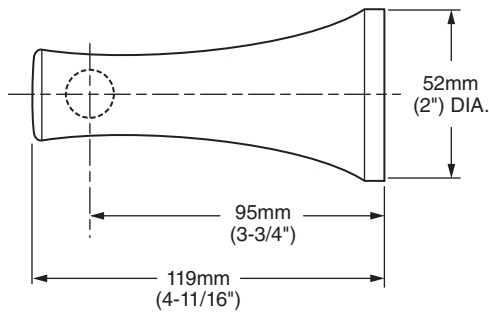

MODEL NUMBER:

- ☐ 8337.018 18" Towel Bar
- ☐ 8337.024 24" Towel Bar

Available Finishes

.002	Polished Chrome
.224	Oil Rubbed Bronze
.295	Satin Nickel (PVD)

PRODUCT FEATURES:

Materials of Construction: Metal construction for durability & long life. Brass Rod.

Concealed Mounting: No exposed set screws.

Easy to Install

Durability of Finishes: Chrome and PVD finishes will never tarnish.

SUGGESTED SPECIFICATION:

18" and 24" Towel Bar shall feature metal construction with tarnish - free PVD finish. Rod shall be brass. Shall feature concealed mounting with no exposed set screws. Towel Bar shall be American Standard Model # 8337.____.____.