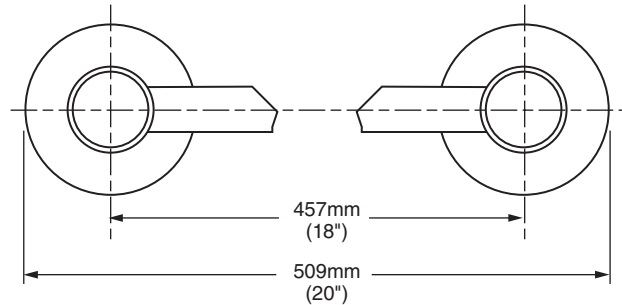

MODEL NUMBER:

- ☐ 8337.018 18" Towel Bar
- ☐ 8337.024 24" Towel Bar

Available Finishes

.002	Polished Chrome
.224	Oil Rubbed Bronze
.295	Satin Nickel (PVD)

PRODUCT FEATURES:

Materials of Construction: Metal construction for durability & long life. Brass Rod.

Concealed Mounting: No exposed set screws.

Easy to Install

Durability of Finishes: Chrome and PVD finishes will never tarnish.

SUGGESTED SPECIFICATION:

18" and 24" Towel Bar shall feature metal construction with tarnish - free PVD finish. Rod shall be brass. Shall feature concealed mounting with no exposed set screws. Towel Bar shall be American Standard Model # 8337.____.____.