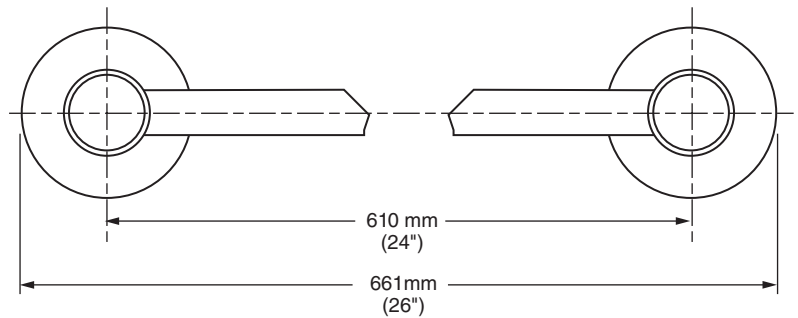

MODEL NUMBER:

- ☐ 8337.018 18" Towel Bar
- ☐ 8337.024 24" Towel Bar

Available Finishes

.002	Polished Chrome
.224	Oil Rubbed Bronze
.295	Satin Nickel (PVD)

PRODUCT FEATURES:

Materials of Construction: Metal construction for durability & long life. Brass Rod.

Concealed Mounting: No exposed set screws.

Easy to Install

Durability of Finishes: Chrome and PVD finishes will never tarnish.

SUGGESTED SPECIFICATION:

18" and 24" Towel Bar shall feature metal construction with tarnish - free PVD finish. Rod shall be brass. Shall feature concealed mounting with no exposed set screws. Towel Bar shall be American Standard Model # 8337.____.____.