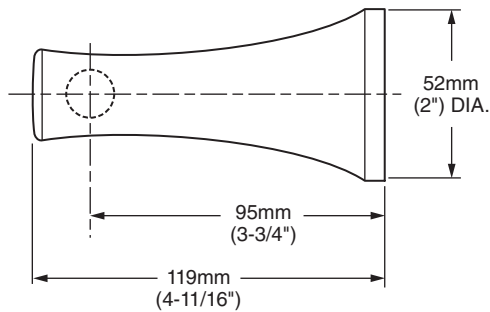

MODEL NUMBER:

- ☐ 8337.018 18" Towel Bar
- ☐ 8337.024 24" Towel Bar

Available Finishes

.002	Polished Chrome
.224	Oil Rubbed Bronze
.295	Satin Nickel (PVD)

PRODUCT FEATURES:

Materials of Construction: Metal construction for durability & long life. Brass Rod.

Concealed Mounting: No exposed set screws.

Easy to Install

Durability of Finishes: Chrome and PVD finishes will never tarnish.

SUGGESTED SPECIFICATION:

18" and 24" Towel Bar shall feature metal construction with tarnish - free PVD finish. Rod shall be brass. Shall feature concealed mounting with no exposed set screws. Towel Bar shall be American Standard Model # 8337.____.____.