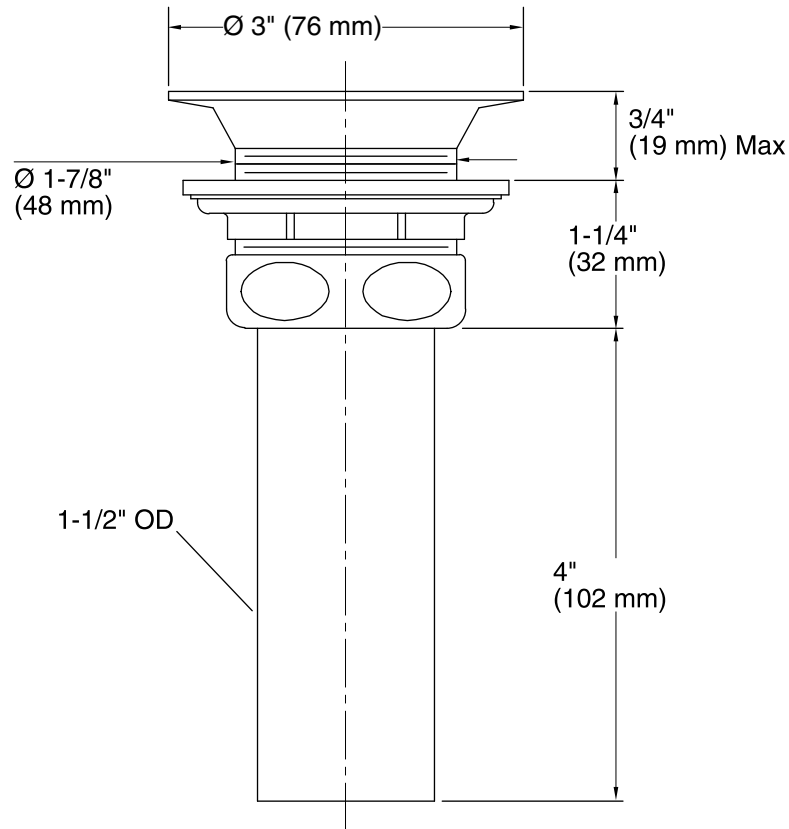

Technical Information

All product dimensions are nominal.

Notes

Install this product according to the installation guide.