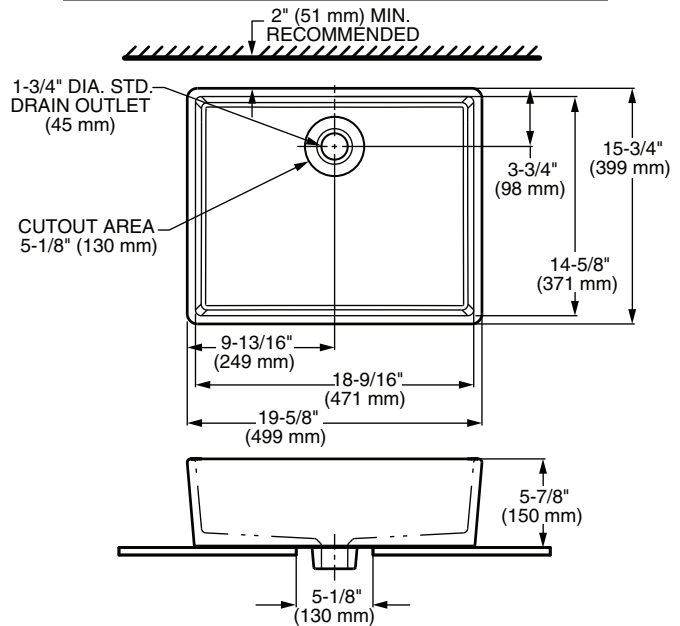

**LOFT® ABOVE COUNTER SINK
LESS FAUCET HOLE**

0552.000

- Rectangular above counter sink
- Made from fire clay
- Cutout template supplied
- Shown with Times Square Monoblock 7184.101 faucet (Not included)

Nominal Dimensions:

19-5/8" x 15-3/4" x 5-7/8"
(499mm x 399mm x 150mm)

Bowl sizes:

18-9/16" (471mm) wide,
14-5/8" (371mm) front to back,
5" (127mm) deep

Compliance Certifications -

Meets or Exceeds the Following Specifications:

- ASME A112.19.2 / CSA B45.1