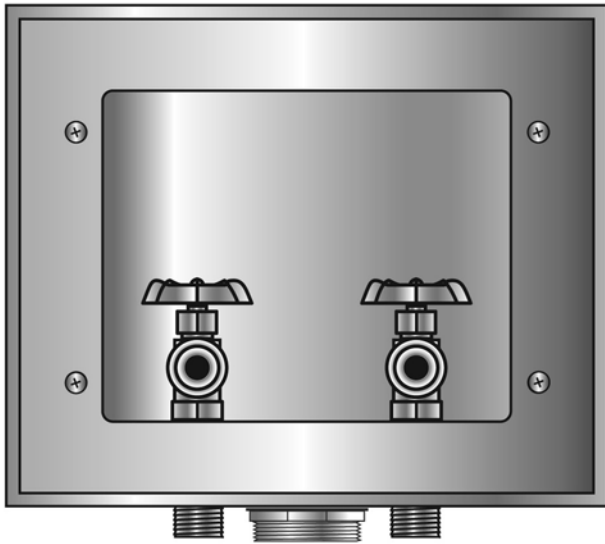

B200 Galvanized Center Drain

SPECIFICATIONS

Furnish and install recessed Guy Gray washing machine outlet box. Washing Machine outlet box shall be furnished with 1/2" MIP/Sweat connection valves and a 2" Threaded drain fitting and locknut. Unit shall be Guy Gray product code 82032 as manufactured by IPS Corporation in Collierville, TN.

PROD. CODE
82032

MODEL#	DESCRIPTION
B200	Galvanized Center Drain WMOB with 1/2" MIP/Sweat Conx-2" Threaded Drain

Think Outside the Box with the IPS Family of Professional Brands

www.ipscorp.com watertite@ipscorp.com