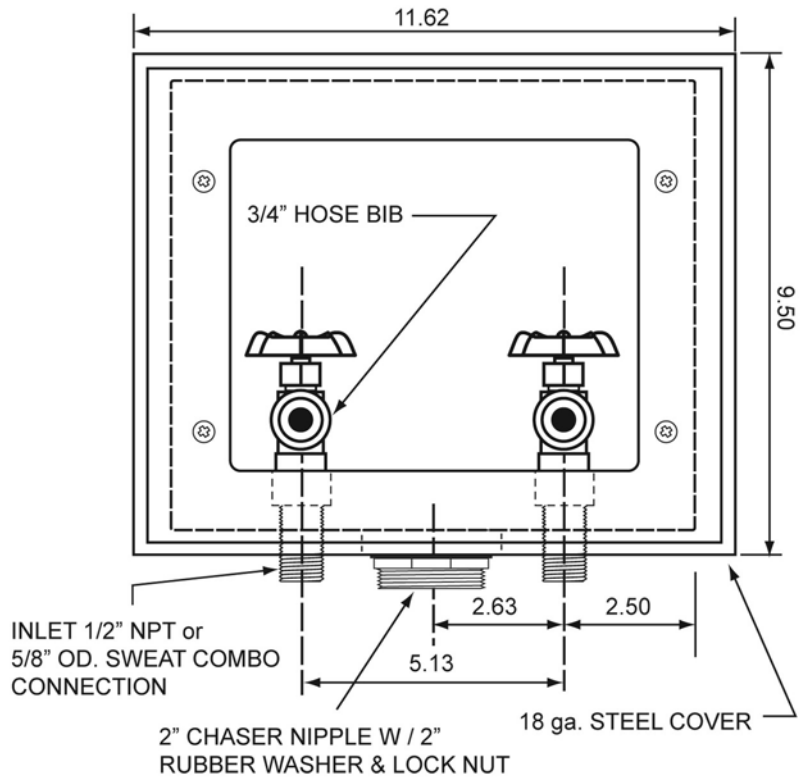

B200 Galvanized Center Drain

SPECIFICATIONS

Furnish and install recessed Guy Gray washing machine outlet box. Washing Machine outlet box shall be furnished with 1/2" MIP/Sweat connection valves and a 2" Threaded drain fitting and locknut. Unit shall be Guy Gray product code 82032 as manufactured by IPS Corporation in Collierville, TN.

PROD. CODE
82032

MODEL#	DESCRIPTION
B200	Galvanized Center Drain WMOB with 1/2" MIP/Sweat Conx-2" Threaded Drain

Think Outside the Box with the IPS Family of Professional Brands

www.ipscorp.com watertite@ipscorp.com