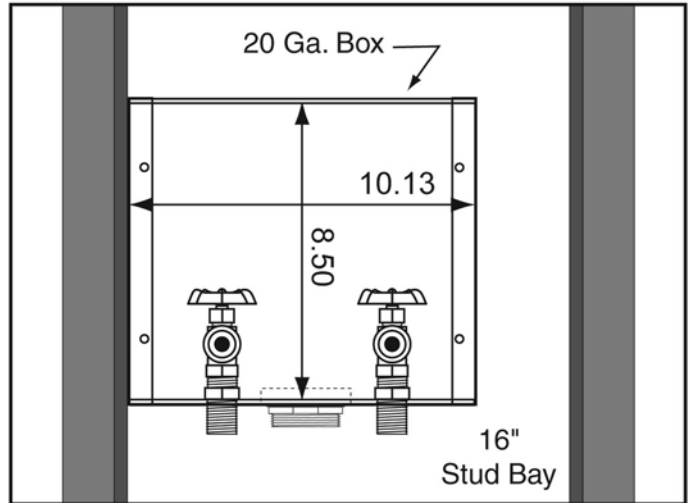

B200 Galvanized Center Drain

SPECIFICATIONS

Furnish and install recessed Guy Gray washing machine outlet box. Washing Machine outlet box shall be furnished with 1/2" MIP/Sweat connection valves and a 2" Threaded drain fitting and locknut. Unit shall be Guy Gray product code 82032 as manufactured by IPS Corporation in Collierville, TN.

PROD. CODE
82032

MODEL#	DESCRIPTION
B200	Galvanized Center Drain WMOB with 1/2" MIP/Sweat Conx-2" Threaded Drain

Think Outside the Box with the IPS Family of Professional Brands

www.ipscorp.com watertite@ipscorp.com