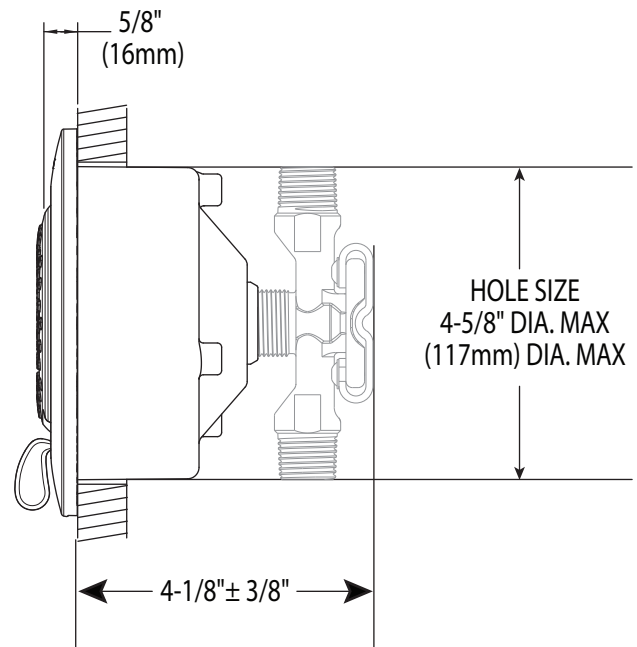

Buy it for looks. Buy it for life.®

Specifications

DESCRIPTION

- Two function spray with various finishes identified by suffix
- Full spray or targeted massage

OPERATION

- Spray face tilts 20 degrees in any direction

Two Function Body Spray

Models: TS1422 series

Rough-In: S1300

1" Extension Kit: 155656
(available separately)

CRITICAL DIMENSIONS

(DO NOT SCALE)