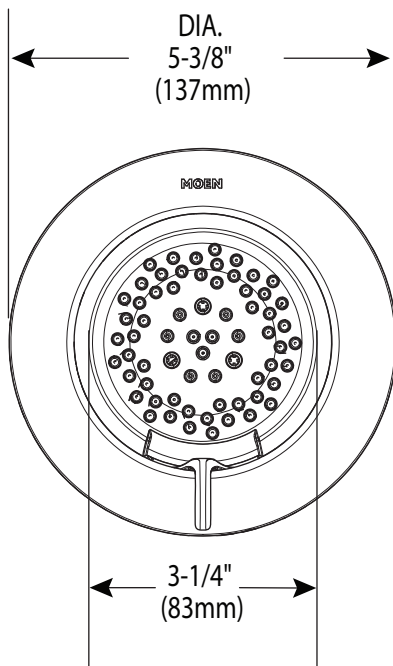

Buy it for looks. Buy it for life.®

Specifications

DESCRIPTION

- Two function spray with various finishes identified by suffix
- Full spray or targeted massage

OPERATION

- Spray face tilts 20 degrees in any direction

FLOW

- Designed to deliver 2.0 gpm max (7.6 L/min) at 80 psi

STANDARDS

- Third party certified to ASME A112.18.1/ CSA B125.1, and all applicable requirements referenced therein

WARRANTY

- Lifetime limited warranty against leaks and finish defects to the original consumer purchaser
- 5 year warranty if used in commercial installations

Two Function Body Spray

Models: TS1422 series

Rough-In: S1300

1" Extension Kit: 155656
(available separately)

CRITICAL DIMENSIONS

(DO NOT SCALE)