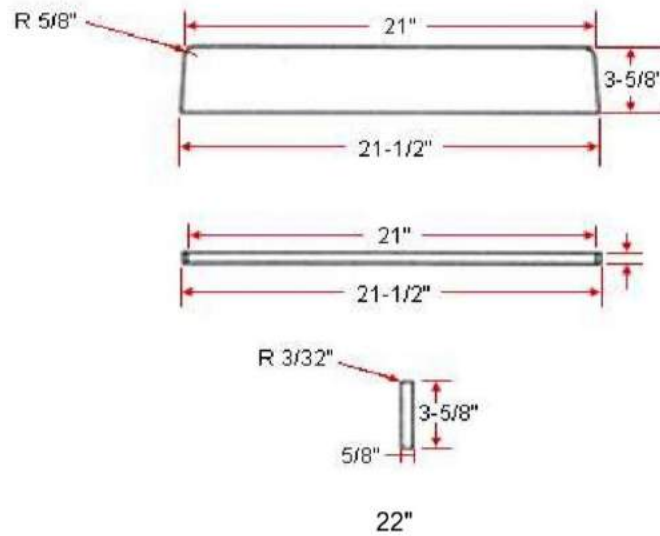

Universal Cultured Marble Side Splash 22"
Solid White

SPECIFICATIONS

MATERIAL:	Cultured Marble
TOOLS NEEDED FOR INSTALLATION:	100% silicone
ASSEMBLED DIMENSIONS:	0.625" H x 21.5" L x
ASSEMBLED WEIGHT:	3.59 lbs.
FAUCET TYPE:	N/A
NUMBER OF MOUNTING HOLES:	N/A
BOWL MATERIAL:	N/A
BACK SPLASH INCLUDED:	No
COLOR:	Solid White
NUMBER OF BOWLS:	N/A
BOWL DIMENSIONS:	N/A
BOWL SHAPE:	N/A
SINK THICKNESS:	0.59"
MOUNTING TYPE:	N/A
OVERFLOW HOLE:	N/A