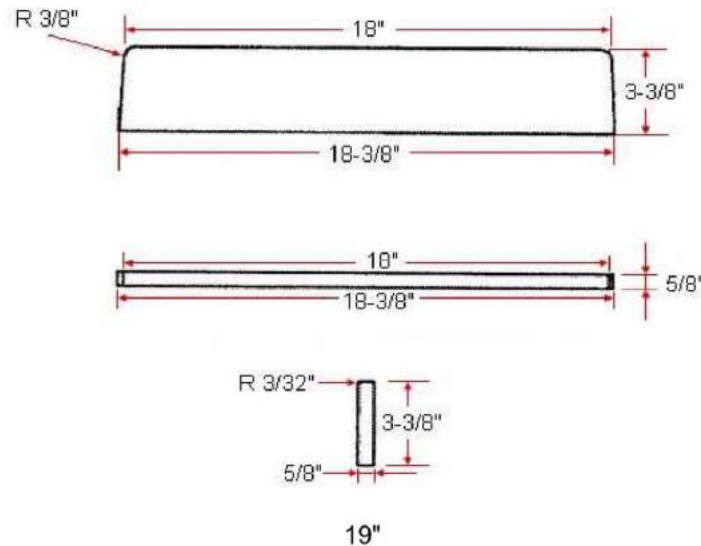

19-Inch Universal Cultured Marble Side Splash Solid White

SPECIFICATIONS

MATERIAL:	Cultured Marble
TOOLS NEEDED FOR INSTALLATION:	100% silicone
ASSEMBLED DIMENSIONS:	0.625" H x 18.375" L x
ASSEMBLED WEIGHT:	2.63 lbs.
FAUCET TYPE:	N/A
NUMBER OF MOUNTING HOLES:	N/A
BOWL MATERIAL:	N/A
BACK SPLASH INCLUDED:	No
COLOR:	Solid White
NUMBER OF BOWLS:	N/A
BOWL DIMENSIONS:	N/A
BOWL SHAPE:	N/A
SINK THICKNESS:	0.59"
MOUNTING TYPE:	N/A
OVERFLOW HOLE:	N/A