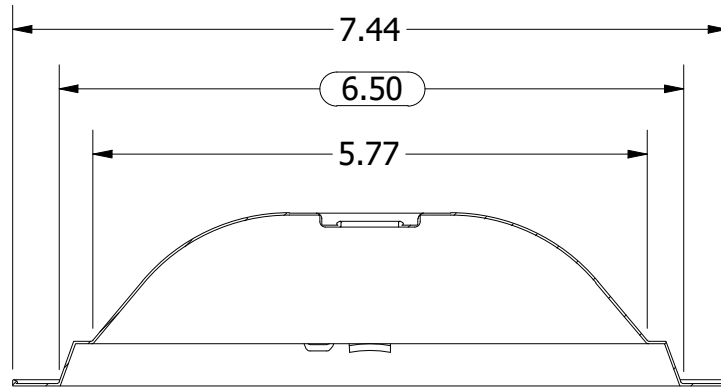

# PSDPPRW6

Chrome Bowl  
Replaces Whirlpool #'s  
W10196406, WPW10196406, 101,  
101A, 101AM, 1065-207, 1065209,  
14200056, 14200209, 14203427,  
14205045, 14205549, 14210002,  
14211601, 14212298, 14218107,  
14219065, 19950014, 229768,  
281348, 296481, 308648K,  
309427K, 3150246A, 3150246P,  
332-180, 7725P002-60,  
7725P015-60, 8190674,  
93159246B, C2710302, K15017,  
PS11750108, R0705553, RDP213,  
W10132136, W10196406BU,  
W10278125

ALL DIMENSIONS ARE IN INCHES  
6.50 = CRITICAL DIMENSION