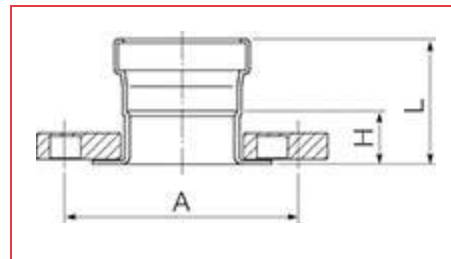

## ITEM # PF 02802, COPPER ADAPTER FLANGE, 4 BOLT, P, 3"

Streamline® PRS™ Copper-Press Fittings is a flameless joining alternative for plumbing or mechanical applications. Available sizes ranging from 1/2" to 4" in diameter.

## Dimensions

<b>Overall Length</b>	7.87 in
<b>Overall Height</b>	3.23 in
<b>Overall Width</b>	7.87 in
<b>A</b>	6.30 in
<b>H</b>	1.38 in
<b>L</b>	3.23 in