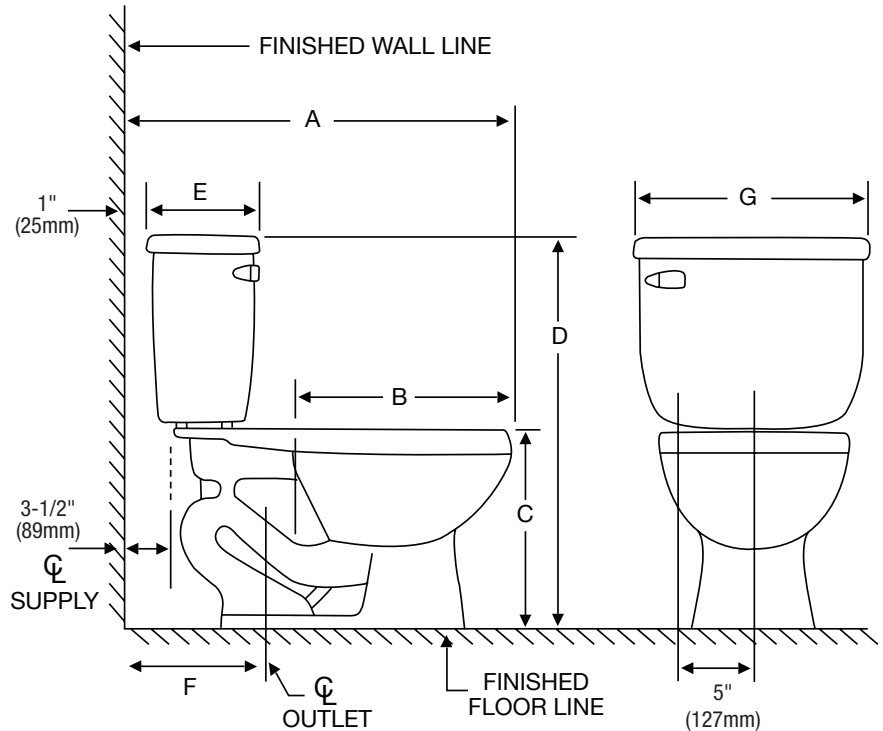

Certifications

Meets strict flushing performance guidelines established by the EPA (Environmental Protection Agency) WaterSense program. Leadership in Energy and Environmental Design (LEED) Compliant. Los Angeles Department of Water and Power (LADWP) Compliant.

	PF9310/ 1400T	PF9310/ 1401T	PF9310/ 1402T	PF9310/ 1403T
A	26-1/2"	28-1/2"	28-1/2"	28-1/2"
B	16-1/2"	18-1/2"	18-1/2"	18-1/2"
C	15"	15"	16-1/4"	17"
D	29-3/4"	29-3/4"	31"	31-3/4"
E	6-1/4"	6-1/4"	6-1/4"	6-1/4"
F	10"	10"	10"	10"
G	17-1/2"	17-1/2"	17-1/2"	17-1/2"

	PF9312/ 1400T	PF9312/ 1401T	PF9312/ 1402T	PF9312/ 1403T
A	28-1/2"	30-1/2"	30-1/2"	30-1/2"
B	16-1/2"	18-1/2"	18-1/2"	18-1/2"
C	15"	15"	16-1/4"	17"
D	29-3/4"	29-3/4"	31"	31-3/4"
E	8-1/2"	8-1/2"	8-1/2"	8-1/2"
F	12"	12"	12"	12"
G	15-3/4"	15-3/4"	15-3/4"	15-3/4"