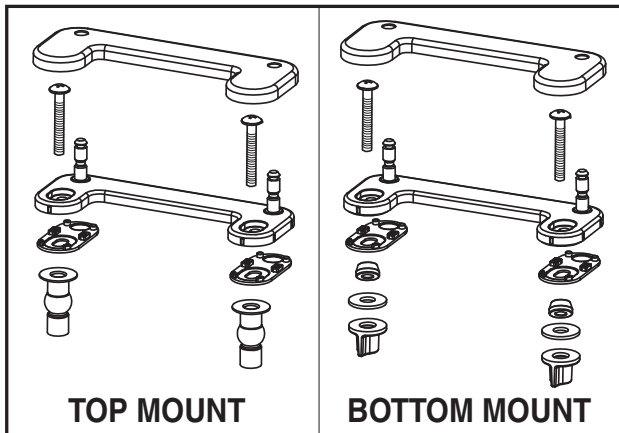

**TELESCOPING LUXURY EASY LIFT-OFF TOILET SEATS WITH SLOW-CLOSE AND EVERCLEAN®**

- 5025A65G** Elongated toilet seat
  - 5025B65G** Round Front toilet seat
- **EVER-TITE™ Stabilizing Hinge** to prevent the seat from shifting side to side
  - **Slow-close** seat and lid for user convenience
  - Two Button-push **Removable Seat** for easier cleaning of the seat & bowl – **No Tools Required**
  - **EverClean®** silver-based surface permanently inhibits the growth of stain and odor causing bacteria, mold and mildew on the surface. **EverClean®** surface does not protect against disease causing bacteria.
  - Telescoping styled solid seat with cover can be installed from either the top or bottom of the bowl
  - **Universal Bowl Fit** with Top & Bottom Mounting Hardware Included
  - **Durable** Seats Made From Polypropylene Plastic
  - Elongated Seat weighs 4.1 lbs.(1.87 kg)
  - Round Front Seat weighs 3.9 lbs. (1.75 kg)

SHOWN: CONVENIENT SLOW-CLOSE FEATURE

SHOWN: TWO PUSH BUTTON LIFT OFF FEATURE

**AVAILABLE SPARE PARTS**

- **760234-100.XXX0A** Universal Seat Mounting Kit includes top and bottom mounting hardware

SEE REVERSE FOR ROUGHING-IN DIMENSIONS AND PRODUCT SPECIFICATIONS

**To Be Specified**

- Color:  White  Linen