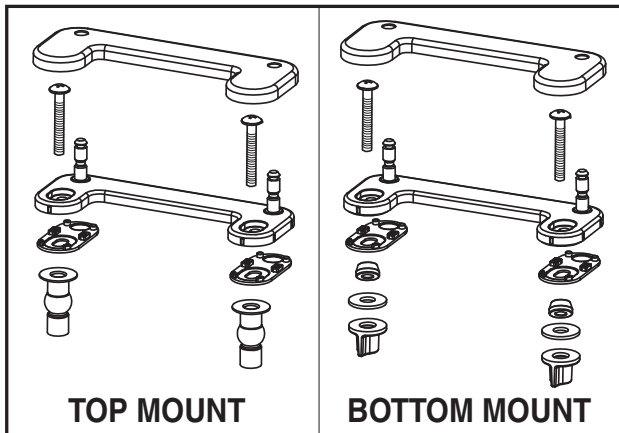

TELESCOPING LUXURY EASY LIFT-OFF TOILET SEATS WITH SLOW-CLOSE AND EVERCLEAN®

- 5025A65G** Elongated toilet seat
- 5025B65G** Round Front toilet seat
- **EVER-TITE™ Stabilizing Hinge** to prevent the seat from shifting side to side
- **Slow-close** seat and lid for user convenience
- Two Button-push **Removable Seat** for easier cleaning of the seat & bowl – **No Tools Required**
- **EverClean®** silver-based surface permanently inhibits the growth of stain and odor causing bacteria, mold and mildew on the surface. **EverClean®** surface does not protect against disease causing bacteria.
- Telescoping styled solid seat with cover can be installed from either the top or bottom of the bowl
- **Universal Bowl Fit** with Top & Bottom Mounting Hardware Included
- **Durable** Seats Made From Polypropylene Plastic
- Elongated Seat weighs 4.1 lbs.(1.87 kg)
- Round Front Seat weighs 3.9 lbs. (1.75 kg)

SHOWN: CONVENIENT SLOW-CLOSE FEATURE

SHOWN: TWO PUSH BUTTON LIFT OFF FEATURE

AVAILABLE SPARE PARTS

- **760234-100.XXX0A** Universal Seat Mounting Kit includes top and bottom mounting hardware

SEE REVERSE FOR ROUGHING-IN DIMENSIONS AND PRODUCT SPECIFICATIONS

To Be Specified

- Color: White Linen