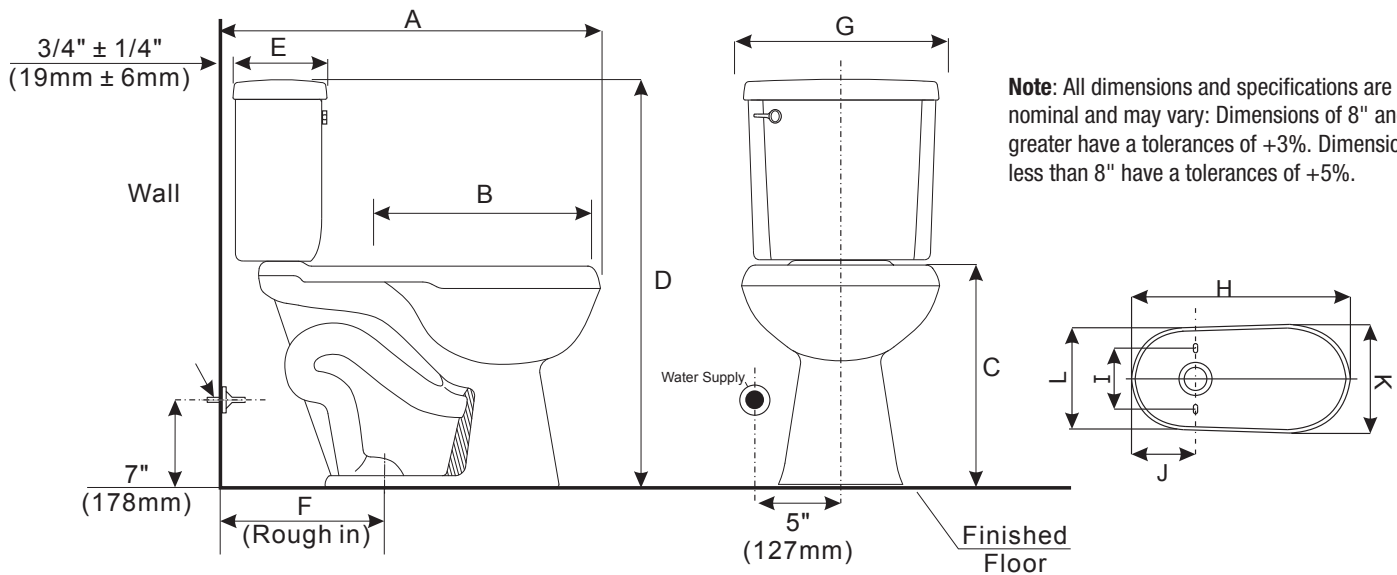

## Product Features

The combination toilet shall be made of vitreous china. Toilet shall be 0.8 gpf (3.0 lpf). Toilet shall have 1-3/4" (4.45cm) fully glazed trapway. Toilet shall include color match trip lever. Toilet shall be less seat and supply. Toilet shall be ADA compliant (PF9803) with 17" high bowl.

	PF9812WH/ PF9800WH	PF9812WH/ PF9803WH
A	28-1/8"	30-1/8"
B	16-1/2"	18-1/2"
C	16-1/2"	17"
D	31-3/4"	32"
E	7-7/8"	7-7/8"
F	12"	12"
G	16-15/16"	16-15/16"

	PF9810WH/ PF9800WH	PF9810WH/ PF9803WH
A	26"	28"
B	16-1/2"	18-1/2"
C	16-1/2"	17"
D	31-1/8"	31-11/16"
E	6-7/8"	6-7/8"
F	10"	10"
G	17-1/8"	17-1/8"