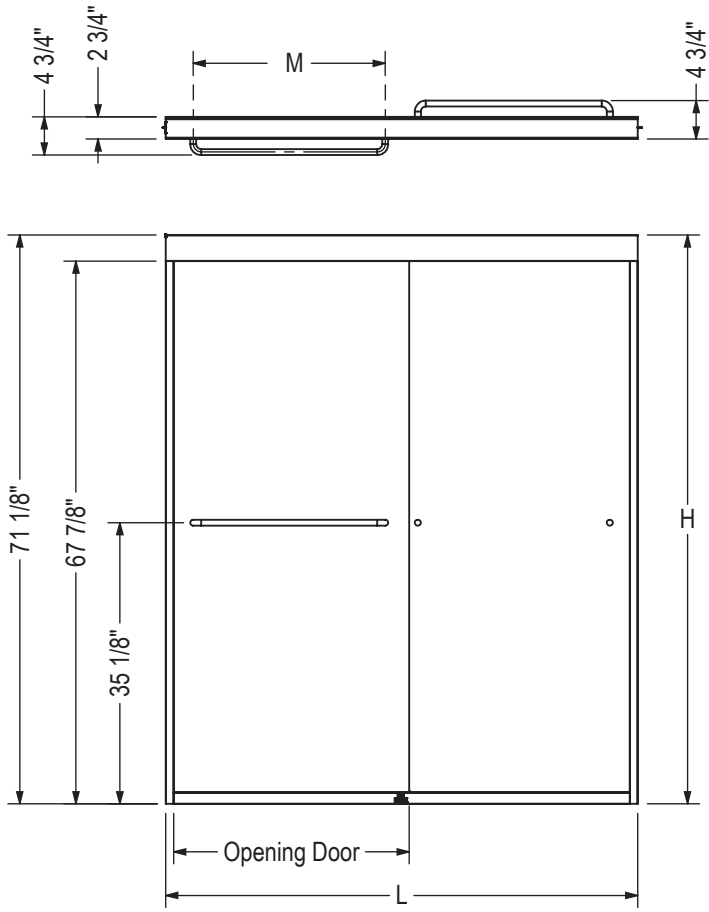

STANDARD

Description	Opening Door Adjustable	M	L Adjustable	H
Shower Door 40"-44"x71"x6mm	15 1/2" - 19 1/2"	18"	40" - 44"	71"
Shower Door 43"-47"x71"x6mm	18 1/2" - 22 1/2"	18"	43" - 47"	71"
Shower Door 51"-55"x71"x6mm	21 1/2" - 25 1/2"	24"	51" - 55"	71"
Shower Door 55"-59"x71"x6mm	23 1/2" - 27 1/2"	24"	55" - 59"	71"

All dimensions are approximate. Structure measurements must be verified against the unit to ensure proper fit.