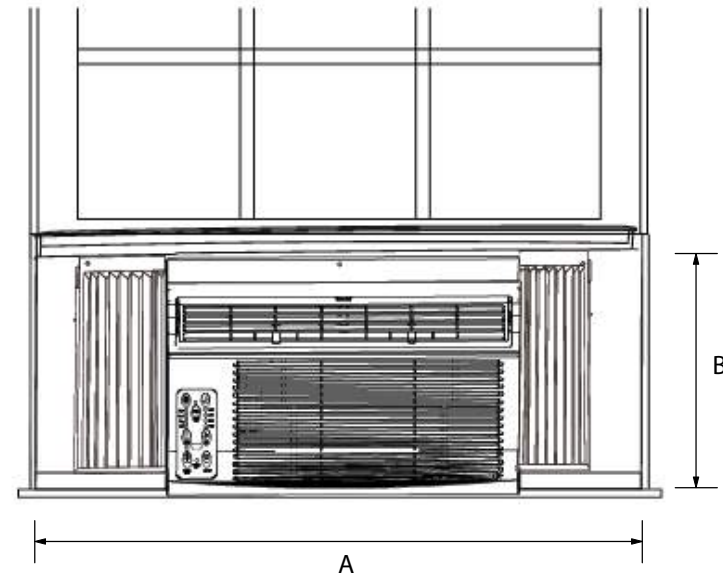

Product Dimensions

- A: Depth: 21 7/16" (545 mm)
- B: Height: 14 5/8" (372 mm)
- C: Width: 19" (482 mm)

Window Dimensions

- A: Window Width: 23" (585 mm) / min - 36" (915 mm) / max
- B: Window Height: 15 1/2" (394 mm) / min