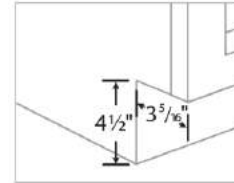

Toekick Dimensions