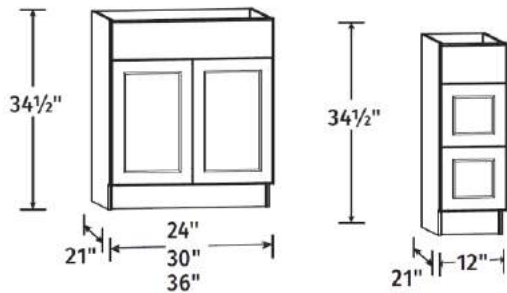

### Specification

- 3/4" thick face frame, 1/2" wide material with pocket screwed construction
- 3/8" hardboard full back panel
- 3/8" bottom panel, fully encapsulated engineered wood
- 1/2" engineered wood side panels with cabinet matching laminate exterior
- Double door cabinets allow for full-access, no center stile
- Natural maple laminate finished interiors
- Fully concealed, adjustable, self-closing hinges
- KVSB24, KVSB30 and KVSB36 – Do not include a drawer
- KVDB12 includes three drawers with 4-sided hardwood drawer box, encapsulated drawer bottoms and ball bearing drawer glides
- Standard toe kick, KATKX, sold separately