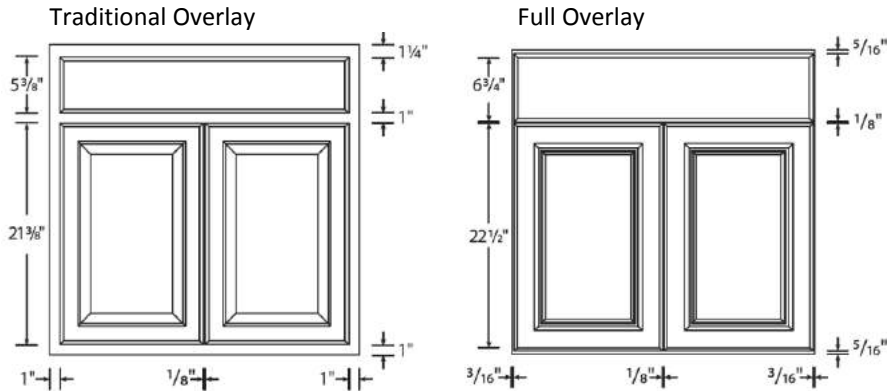

Product Specification - Vanity Sink Base Cabinets **Fully Assembled • Ready to Install**

Brand: Continental Cabinets
Product Description: Vanity Sink Base Cabinets
Model #: KVSB24, KVSB30, KVSB36, KVDB12
Toekick Accessory: KATKX

Vanity Sink Base Widths: 24", 30" and 36"
Vanity Drawer Base Width: 12"
Height (All): 34½"
Depth (All): 21"

Overlays & Reveals

Toekick Dimensions

Door Styles

Finishes	Details
Café (COG)	Mortise and Tenon Construction
Hickory (NHK)	Traditional Overlay
Oak (MO)	Raised Panel

Finish	Details
White Rigid Thermofoil (RTF) (SW)	Routed MDF Full Overlay Raised Panel

Finish	Details
Java (SJM)	Mortise and Tenon Construction Full Overlay Flat Panel Shaker

Finish	Details
White (SSW) Grey (SDV) Rigid Thermofoil (RTF)	MDF Full Overlay Flat Panel Shaker