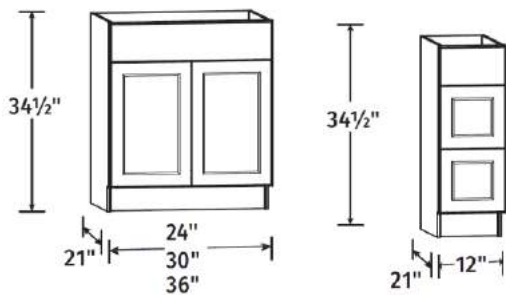

Vanity Sink Base Widths: 24", 30" and 36"  
 Vanity Drawer Base Width: 12"  
 Height (All): 34½"  
 Depth (All): 21"

### Specification

- 3/4" thick face frame, 1/2" wide material with pocket screwed construction
- 3/8" hardboard full back panel
- 3/8" bottom panel, fully encapsulated engineered wood
- 1/2" engineered wood side panels with cabinet matching laminate exterior
- Double door cabinets allow for full-access, no center stile
- Natural maple laminate finished interiors
- Fully concealed, adjustable, self-closing hinges
- KVSB24, KVSB30 and KVSB36 – Do not include a drawer
- KVDB12 includes three drawers with 4-sided hardwood drawer box, encapsulated drawer bottoms and ball bearing drawer glides
- Standard toe kick, KATKX, sold separately