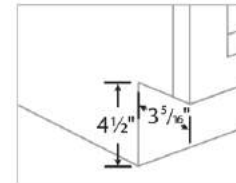

Toekick Dimensions