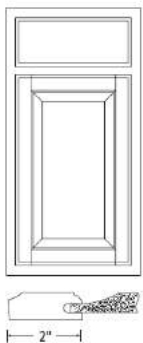

Door Styles

HAMILTON

Finishes	Details
Café (COG)	Mortise and Tenon Construction
Hickory (NHK)	Traditional Overlay
Oak (MO)	Raised Panel