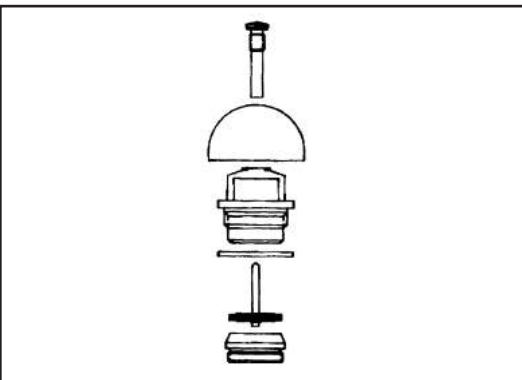

VACUUM BREAKER

PF141553PK

- Fits: PF1118