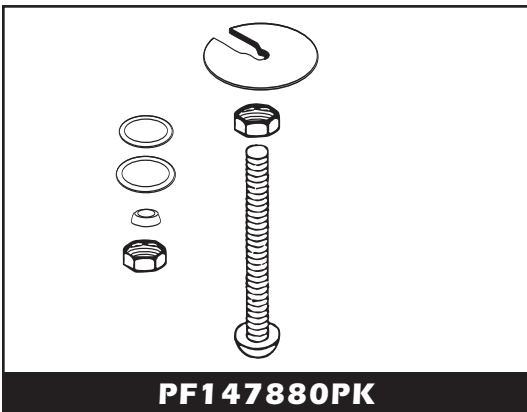

HARDWARE KIT

- Fits: 4" Single handle PROFLO kitchen faucets