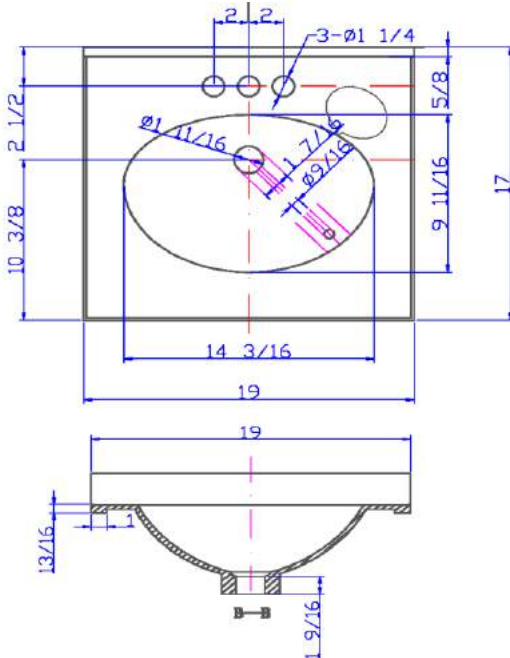

# 19" x 17" Oval Culture Marble Vanity Top

## Specifications

<b>Material Content:</b>	Cultured Marble (Stone filler, Resin and Gel coat)
<b>Back splash:</b>	Integrated, 2-11/16" high, 5/8" thick
<b>Faucet Holes:</b>	3x D1-1/4" holes, 4" center mount
<b>Overflow Hole</b>	with, D 9/16"
<b>Drain Hole</b>	with, D 1 -11/16"
<b>Water Depth</b>	3- 1/2"
<b>Bowl</b>	14- 3/16" width, 9-11/16" depth
<b>Color:</b>	Solid White / White on White / White on Bone

## Dimensions

Tolerance		
	+	-
Length	0	1/4"
Width	0	1/4"
Thickness	1/16"	1/16"

## Order Codes & Finishes/Colors

	View Box	Sleeve Pack
<b>Solid White</b>	551242	551994
<b>White on white</b>	551044	552331
<b>White on Bone</b>	551093	552299

Type:  
Job:  
Order Code:  
Approvals:

Design House reserves the right to make changes in materials, specifications & models at any time. Design House also reserves the right to discontinue product without notice or obligation.