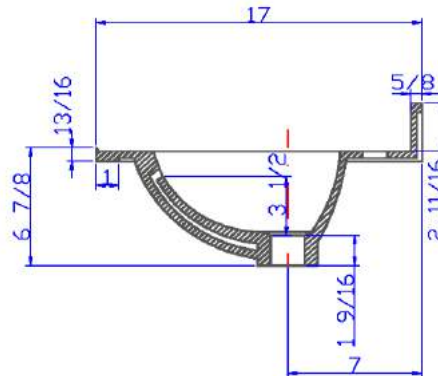

# 19" x 17" Oval Culture Marble Vanity Top

## Specifications

<b>Material Content:</b>	Cultured Marble (Stone filler, Resin and Gel coat)
<b>Back splash:</b>	Integrated, 2-11/16" high, 5/8" thick
<b>Faucet Holes:</b>	3x D1-1/4" holes, 4" center mount
<b>Overflow Hole</b>	with, D 9/16"
<b>Drain Hole</b>	with, D 1 -11/16"
<b>Water Depth</b>	3- 1/2"
<b>Bowl</b>	14- 3/16" width, 9-11/16" depth
<b>Color:</b>	Solid White / White on White / White on Bone

## Dimensions

Tolerance		
	+	-
Length	0	1/4"
Width	0	1/4"
Thickness	1/16"	1/16"

## Order Codes & Finishes/Colors

	View Box	Sleeve Pack
<b>Solid White</b>	551242	551994
<b>White on white</b>	551044	552331
<b>White on Bone</b>	551093	552299

Type:  
Job:  
Order Code:  
Approvals:

Design House reserves the right to make changes in materials, specifications & models at any time. Design House also reserves the right to discontinue product without notice or obligation.